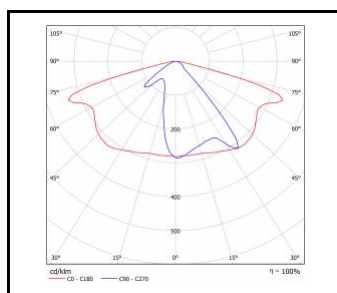

LUMINOUS INTENSITY DISTRIB. CURVE

AR1 od 17W do 69W