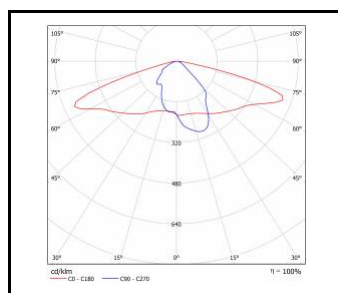

AR2 80W i 103W