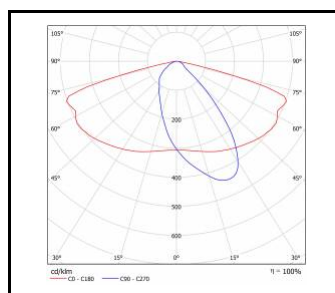

AR3 od 17W do 69W