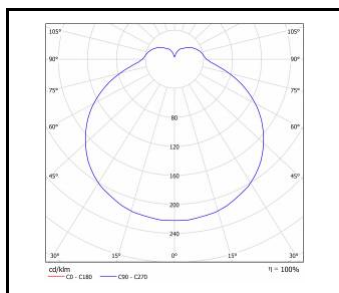

DEIMOS LED PLUS

GENERAL CARD

LUMINOUS INTENSITY DISTRIB. CURVE

DEIMOS LED 21W 4000K

Card creation date: 01 August 2023

The company reserves the right to make design changes or upgrades in the presented product. Product data sheet does not constitute an offer. * Parameter tolerance is +/- 10%

This product is a subject to electric and electronic waste equipment regulations (WEEE).

Certificate CE - Nr: 390/2023