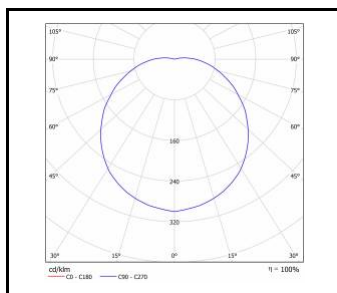

CAPELLA LED PLUS EDGE

Card creation date: 22 November 2023

The company reserves the right to make design changes or upgrades in the presented product. Product data sheet does not constitute an offer. * Parameter tolerance is +/- 10%

This product is a subject to electric and electronic waste equipment regulations (WEEE).

Certificate CE - Nr: 162/2018

Lena Lighting S.A.
ul. Kórnicka 52, 63-000 Środa Wielkopolska
tel. +48 61 28 60 333 (Pn-Pt, 8-16), e-mail: hello@lenalighting.pl, www.lenalighting.pl