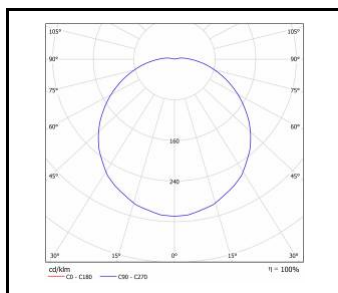

CAPELLA LED PLUS Z

GENERAL CARD

LUMINOUS INTENSITY DISTRIB. CURVE

CAPELLA LED PLUS