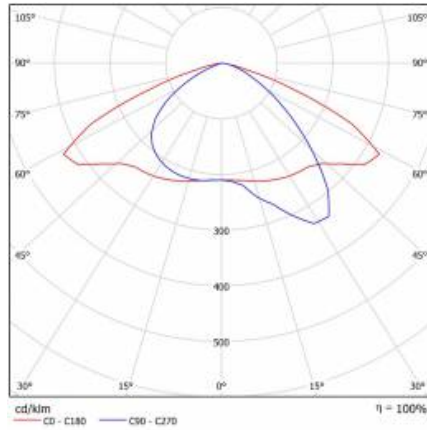

## LUMINOUS INTENSITY DISTRIB. CURVE

CORONA STREET LED RM1

CORONA STREET LED RW1

The company reserves the right to make design changes or upgrades in the presented product. Product data sheet does not constitute an offer.