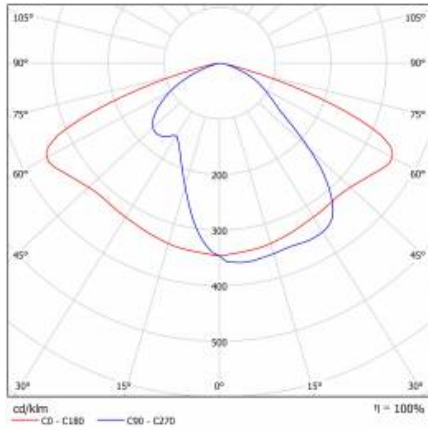

CORONA STREET LED

LED

LUMINOUS INTENSITY DISTRIB. CURVE

CORONA STREET LED RM1