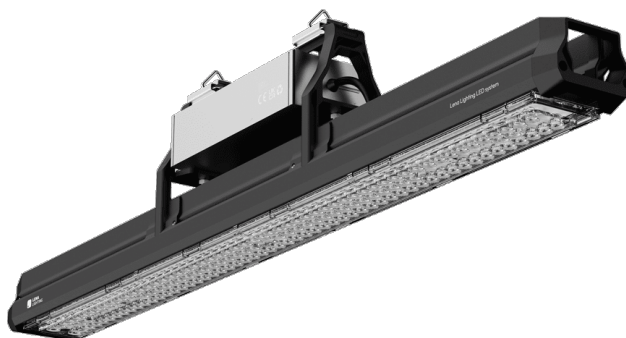

# LINERO LED

GENERAL CARD

## TECHNICAL PARAMETERS

<b>Ingress protection:</b>	IP66
<b>Rated power of the luminaire [W]*:</b>	71.00 - 143.00
<b>Luminous flux [lm]*:</b>	10800 - 18650
<b>Colour temperature [K]:</b>	4000
<b>Color rendering index (Ra) &gt;:</b>	80
<b>Electrical protection class:</b>	II
<b>Energy efficiency class:</b>	C; D
<b>Material of the body:</b>	aluminium
<b>Mounting version:</b>	surface, suspended
<b>Dimensions (H/W/T/S) [mm]:</b>	632/61/129;
<b>Warranty [years]:</b>	5

## CHARACTERISTICS

A family of lightweight, linear, high-bay, hermetic luminaires made of extruded aluminium, with a heat sink to dissipate excess heat and a separate compartment for the power supply. It combines durability and tightness with maximum light efficiency. Its uncompromising, modern design represents a breakthrough in the design of efficient and economical industrial luminaires. The modular construction allows for maximum light output at low cost and size. Professional optics made of durable polycarbonate (PC) provide great freedom in choosing the optimal solution, even at significant mounting heights.

# LINERO LED