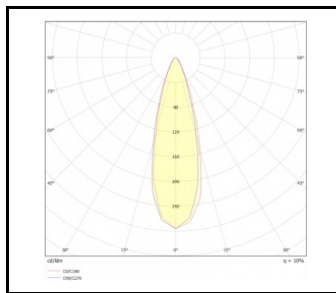

ILUMI GROUND

GENERAL CARD

AVAILABLE VERSIONS

Click index >>, to see details

Rated power of the luminaire [W]*	Colour temperature [K]	Luminous flux [lm]*	Version	Beam angle [°]	Dimensions (H/W/T/S) [mm]	Index
17	3000	1390	S	10	fi148	>> 377228
17	3000	1390	S	30	fi148	>> 377235
17	4000	1450	S	10	fi148	>> 377242
17	4000	1450	S	30	fi148	>> 377259
30	3000	3700	M	10	fi216.5	>> 377266
30	3000	3700	M	30	fi216.5	>> 377273
30	4000	4060	M	10	fi216.5	>> 377280
30	4000	4060	M	30	fi216.5	>> 377297

ILUMI GROUND

GENERAL CARD

LUMINOUS INTENSITY DISTRIB. CURVE

10°

10°

10°

10°

30°

30°

30°

ILUMI GROUND

GENERAL CARD

Ilumi Ground XS

Ilumi Ground S

Card creation date: 02 January 2025

The company reserves the right to make design changes or upgrades in the presented product. Product data sheet does not constitute an offer. * Parameter tolerance is +/- 10%