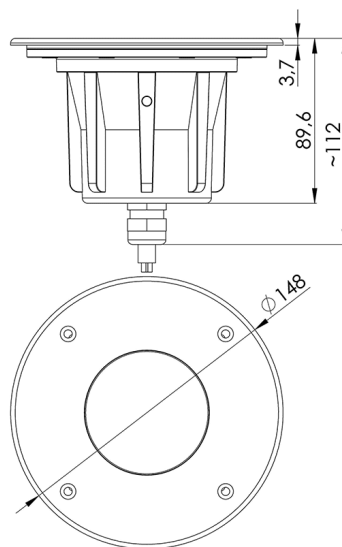

ILUMI GROUND

GENERAL CARD

TECHNICAL PARAMETERS

Rated power of the luminaire [W]*:	17.00; 30.00
Colour temperature [K]:	3000; 4000
Luminous flux [lm]*:	1390 - 4060
Ingress protection:	IP67
Impact resistance:	IK10
Colour rendering index:	80
Material of the body:	aluminium
Colour of the body:	silver
Beam angle [°]:	10; 30
Working temperature [°C]:	from -20 to +55
Dimensions (H/W/T/S) [mm]:	f148; f216.5;

ILUMI GROUND

GENERAL CARD

AVAILABLE VERSIONS

Click index >>, to see details

Rated power of the luminaire [W]*	Colour temperature [K]	Luminous flux [lm]*	Version	Beam angle [°]	Dimensions (H/W/T/S) [mm]	Index
17	3000	1390	S	10	fi148	>> 377228
17	3000	1390	S	30	fi148	>> 377235
17	4000	1450	S	10	fi148	>> 377242
17	4000	1450	S	30	fi148	>> 377259
30	3000	3700	M	10	fi216.5	>> 377266
30	3000	3700	M	30	fi216.5	>> 377273
30	4000	4060	M	10	fi216.5	>> 377280
30	4000	4060	M	30	fi216.5	>> 377297

30°

30°

ILUMI GROUND

GENERAL CARD

Ilumi Ground XS

Ilumi Ground S

Card creation date: 02 January 2025

The company reserves the right to make design changes or upgrades in the presented product. Product data sheet does not constitute an offer. * Parameter tolerance is +/- 10%