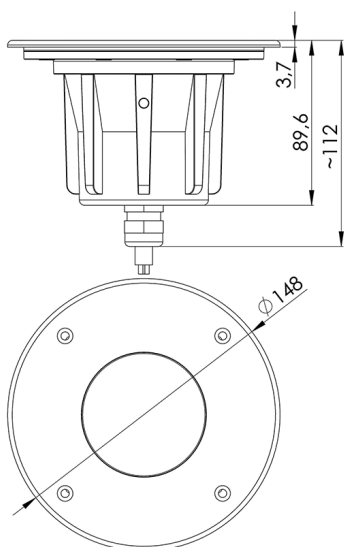

ILUMI GROUND

GENERAL CARD

TECHNICAL PARAMETERS

Rated power of the luminaire [W]*:	17.00; 30.00
Colour temperature [K]:	3000; 4000
Luminous flux [lm]*:	1390 - 4060
Ingress protection:	IP67
Impact resistance:	IK10
Colour rendering index:	80
Material of the body:	aluminium
Colour of the body:	silver
Beam angle [°]:	10; 30
Working temperature [°C]:	from -20 to +55
Dimensions (H/W/T/S) [mm]:	f148; f216.5;

ILUMI GROUND

GENERAL CARD

AVAILABLE VERSIONS

Click index >>, to see details

Rated power of the luminaire [W]*	Colour temperature [K]	Luminous flux [lm]*	Version	Beam angle [°]	Dimensions (H/W/T/S) [mm]	Index
17	3000	1390	S	10	fi148	>> 377228
17	3000	1390	S	30	fi148	>> 377235
17	4000	1450	S	10	fi148	>> 377242
17	4000	1450	S	30	fi148	>> 377259
30	3000	3700	M	10	fi216.5	>> 377266
30	3000	3700	M	30	fi216.5	>> 377273
30	4000	4060	M	10	fi216.5	>> 377280
30	4000	4060	M	30	fi216.5	>> 377297

30°

30°

ILUMI GROUND

GENERAL CARD

Ilumi Ground XS

Ilumi Ground S

Card creation date: 30 October 2024

The company reserves the right to make design changes or upgrades in the presented product. Product data sheet does not constitute an offer. * Parameter tolerance is +/- 10%