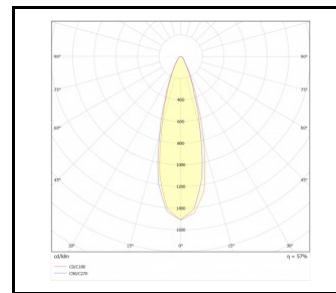

ILUMI GROUND

GENERAL CARD

TECHNICAL PARAMETERS

Rated power of the luminaire [W]*:	17.00; 30.00
Colour temperature [K]:	3000; 4000
Luminous flux [lm]*:	1390 - 4060
Ingress protection:	IP67
Impact resistance:	IK10
Colour rendering index:	80
Material of the body:	aluminium
Colour of the body:	silver
Beam angle [°]:	10; 30
Working temperature [°C]:	from -20 to +55
Dimensions (H/W/T/S) [mm]:	f148; f216.5;

ILUMI GROUND

GENERAL CARD

AVAILABLE VERSIONS

Click index >>, to see details

Rated power of the luminaire [W]*	Colour temperature [K]	Luminous flux [lm]*	Version	Beam angle [°]	Dimensions (H/W/T/S) [mm]	Index
17	3000	1390	S	10	fi148	>> 377228
17	3000	1390	S	30	fi148	>> 377235
17	4000	1450	S	10	fi148	>> 377242
17	4000	1450	S	30	fi148	>> 377259
30	3000	3700	M	10	fi216.5	>> 377266
30	3000	3700	M	30	fi216.5	>> 377273
30	4000	4060	M	10	fi216.5	>> 377280
30	4000	4060	M	30	fi216.5	>> 377297

ILUMI GROUND

GENERAL CARD

LUMINOUS INTENSITY DISTRIB. CURVE

10°

10°

10°

10°

30°

30°

30°

ILUMI GROUND

GENERAL CARD

Ilumi Ground XS

Ilumi Ground S

Card creation date: 30 October 2024

The company reserves the right to make design changes or upgrades in the presented product. Product data sheet does not constitute an offer. * Parameter tolerance is +/- 10%