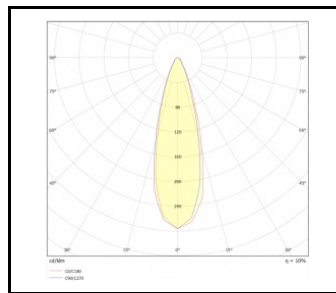

ILUMI GROUND

GENERAL CARD

AVAILABLE VERSIONS

Click index >>, to see details

Rated power of the luminaire [W]*	Colour temperature [K]	Luminous flux [lm]*	Version	Beam angle [°]	Dimensions (H/W/T/S) [mm]	Index
17	3000	1390	S	10	fi148	>> 377228
17	3000	1390	S	30	fi148	>> 377235
17	4000	1450	S	10	fi148	>> 377242
17	4000	1450	S	30	fi148	>> 377259
30	3000	3700	M	10	fi216.5	>> 377266
30	3000	3700	M	30	fi216.5	>> 377273
30	4000	4060	M	10	fi216.5	>> 377280
30	4000	4060	M	30	fi216.5	>> 377297

ILUMI GROUND

GENERAL CARD

LUMINOUS INTENSITY DISTRIB. CURVE

10°

10°

10°

10°

30°

30°

30°

ILUMI GROUND

GENERAL CARD

Ilumi Ground XS

Ilumi Ground S

Card creation date: 30 October 2024

The company reserves the right to make design changes or upgrades in the presented product. Product data sheet does not constitute an offer. * Parameter tolerance is +/- 10%