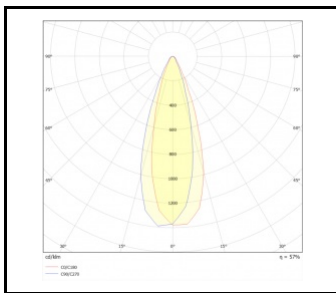

ILUMI GROUND

GENERAL CARD

TECHNICAL PARAMETERS

Rated power of the luminaire [W]*:	17.00; 30.00
Colour temperature [K]:	3000; 4000
Luminous flux [lm]*:	1390 - 4060
Ingress protection:	IP67
Impact resistance:	IK10
Colour rendering index:	80
Material of the body:	aluminium
Colour of the body:	silver
Beam angle [°]:	10; 30
Working temperature [°C]:	from -20 to +55
Dimensions (H/W/T/S) [mm]:	f148; f216.5;

ILUMI GROUND

GENERAL CARD

AVAILABLE VERSIONS

Click index >>, to see details

Rated power of the luminaire [W]*	Colour temperature [K]	Luminous flux [lm]*	Version	Beam angle [°]	Dimensions (H/W/T/S) [mm]	Index
17	3000	1390	S	10	fi148	>> 377228
17	3000	1390	S	30	fi148	>> 377235
17	4000	1450	S	10	fi148	>> 377242
17	4000	1450	S	30	fi148	>> 377259
30	3000	3700	M	10	fi216.5	>> 377266
30	3000	3700	M	30	fi216.5	>> 377273
30	4000	4060	M	10	fi216.5	>> 377280
30	4000	4060	M	30	fi216.5	>> 377297

ILUMI GROUND

GENERAL CARD

LUMINOUS INTENSITY DISTRIB. CURVE

10°

10°

10°

10°

30°

30°

30°

ILUMI GROUND

GENERAL CARD

Ilumi Ground XS

Ilumi Ground S

Card creation date: 02 January 2025

The company reserves the right to make design changes or upgrades in the presented product. Product data sheet does not constitute an offer. * Parameter tolerance is +/- 10%