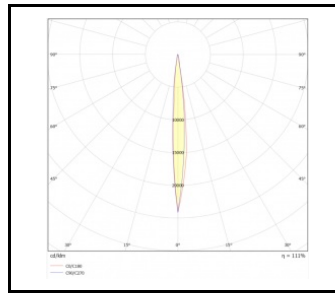

ILUMI GROUND

GENERAL CARD

TECHNICAL PARAMETERS

Rated power of the luminaire [W]*:	17.00; 30.00
Colour temperature [K]:	3000; 4000
Luminous flux [lm]*:	1390 - 4060
Ingress protection:	IP67
Impact resistance:	IK10
Colour rendering index:	80
Material of the body:	aluminium
Colour of the body:	silver
Beam angle [°]:	10; 30
Working temperature [°C]:	from -20 to +55
Dimensions (H/W/T/S) [mm]:	f148; f216.5;

ILUMI GROUND

GENERAL CARD

AVAILABLE VERSIONS

Click index >>, to see details

Rated power of the luminaire [W]*	Colour temperature [K]	Luminous flux [lm]*	Version	Beam angle [°]	Dimensions (H/W/T/S) [mm]	Index
17	3000	1390	S	10	fi148	>> 377228
17	3000	1390	S	30	fi148	>> 377235
17	4000	1450	S	10	fi148	>> 377242
17	4000	1450	S	30	fi148	>> 377259
30	3000	3700	M	10	fi216.5	>> 377266
30	3000	3700	M	30	fi216.5	>> 377273
30	4000	4060	M	10	fi216.5	>> 377280
30	4000	4060	M	30	fi216.5	>> 377297

ILUMI GROUND

GENERAL CARD

LUMINOUS INTENSITY DISTRIB. CURVE

10°

10°

10°

10°

30°