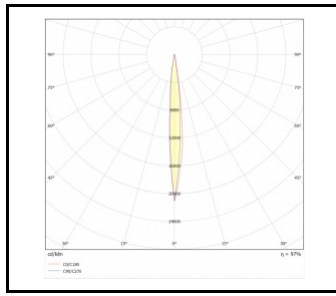

ILUMI GROUND

GENERAL CARD

TECHNICAL PARAMETERS

Rated power of the luminaire [W]*:	17.00; 30.00
Colour temperature [K]:	3000; 4000
Luminous flux [lm]*:	1390 - 4060
Ingress protection:	IP67
Impact resistance:	IK10
Colour rendering index:	80
Material of the body:	aluminium
Colour of the body:	silver
Beam angle [°]:	10; 30
Working temperature [°C]:	from -20 to +55
Dimensions (H/W/T/S) [mm]:	f148; f216.5;

ILUMI GROUND

GENERAL CARD

AVAILABLE VERSIONS

Click index >>, to see details

Rated power of the luminaire [W]*	Colour temperature [K]	Luminous flux [lm]*	Version	Beam angle [°]	Dimensions (H/W/T/S) [mm]	Index
17	3000	1390	S	10	fi148	>> 377228
17	3000	1390	S	30	fi148	>> 377235
17	4000	1450	S	10	fi148	>> 377242
17	4000	1450	S	30	fi148	>> 377259
30	3000	3700	M	10	fi216.5	>> 377266
30	3000	3700	M	30	fi216.5	>> 377273
30	4000	4060	M	10	fi216.5	>> 377280
30	4000	4060	M	30	fi216.5	>> 377297

ILUMI GROUND

GENERAL CARD

LUMINOUS INTENSITY DISTRIB. CURVE

10°

10°

10°

10°

30°