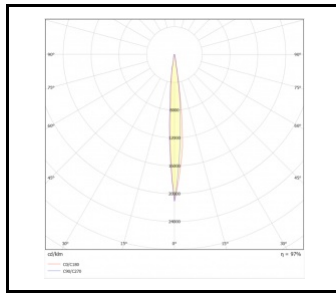

ILUMI GROUND

GENERAL CARD

TECHNICAL PARAMETERS

Rated power of the luminaire [W]*:	5.00; 17.00; 30.00
Colour temperature [K]:	3000; 4000
Luminous flux [lm]*:	500 - 4060
Ingress protection:	IP67
Impact resistance:	IK10
Colour rendering index:	80
Material of the body:	aluminium
Colour of the body:	silver
Beam angle [°]:	10; 30
Working temperature [°C]:	from -20 to +55
Dimensions (H/W/T/S) [mm]:	f192; f148; f216.5;

- * parks,
- * gardens,
- * monuments,
- * squares,
- * fountains.

ILUMI GROUND

GENERAL CARD

AVAILABLE VERSIONS

Click index >>, to see details

Rated power of the luminaire [W]*	Colour temperature [K]	Luminous flux [lm]*	Version	Beam angle [°]	Dimensions (H/W/T/S) [mm]	Index
5	3000	500	XS	10	fi92	>> 377204
5	4000	550	XS	10	fi92	>> 377211
17	3000	1390	S	10	fi148	>> 377228
17	3000	1390	S	30	fi148	>> 377235
17	4000	1450	S	10	fi148	>> 377242
17	4000	1450	S	30	fi148	>> 377259
30	3000	3700	M	10	fi216.5	>> 377266
30	3000	3700	M	30	fi216.5	>> 377273
30	4000	4060	M	10	fi216.5	>> 377280
30	4000	4060	M	30	fi216.5	>> 377297

ILUMI GROUND

GENERAL CARD

LUMINOUS INTENSITY DISTRIB. CURVE

10°

10°

10°

10°

30°