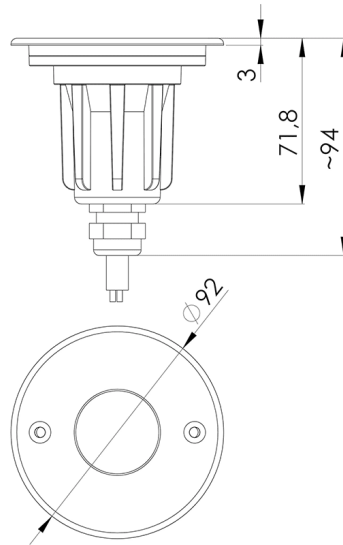

ILUMI GROUND

GENERAL CARD

TECHNICAL PARAMETERS

Rated power of the luminaire [W]*:	17.00; 30.00
Colour temperature [K]:	3000; 4000
Luminous flux [lm]*:	1390 - 4060
Ingress protection:	IP67
Impact resistance:	IK10
Colour rendering index:	80
Material of the body:	aluminium
Colour of the body:	silver
Beam angle [°]:	10; 30
Working temperature [°C]:	from -20 to +55
Dimensions (H/W/T/S) [mm]:	f148; f216.5;

ILUMI GROUND

GENERAL CARD

AVAILABLE VERSIONS

Click index >>, to see details

Rated power of the luminaire [W]*	Colour temperature [K]	Luminous flux [lm]*	Version	Beam angle [°]	Dimensions (H/W/T/S) [mm]	Index
17	3000	1390	S	10	fi148	>> 377228
17	3000	1390	S	30	fi148	>> 377235
17	4000	1450	S	10	fi148	>> 377242
17	4000	1450	S	30	fi148	>> 377259
30	3000	3700	M	10	fi216.5	>> 377266
30	3000	3700	M	30	fi216.5	>> 377273
30	4000	4060	M	10	fi216.5	>> 377280
30	4000	4060	M	30	fi216.5	>> 377297

30°

30°

ILUMI GROUND

GENERAL CARD

Ilumi Ground XS

Ilumi Ground S

Card creation date: 02 January 2025

The company reserves the right to make design changes or upgrades in the presented product. Product data sheet does not constitute an offer. * Parameter tolerance is +/- 10%