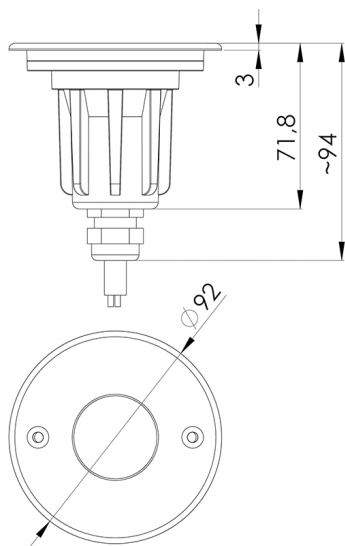

ILUMI GROUND

GENERAL CARD

TECHNICAL PARAMETERS

Rated power of the luminaire [W]*:	5.00; 17.00; 30.00
Colour temperature [K]:	3000; 4000
Luminous flux [lm]*:	500 - 4060
Ingress protection:	IP67
Impact resistance:	IK10
Colour rendering index:	80
Material of the body:	aluminium
Colour of the body:	silver
Beam angle [°]:	10; 30
Working temperature [°C]:	from -20 to +55
Dimensions (H/W/T/S) [mm]:	f192; f148; f216.5;

- * parks,
- * gardens,
- * monuments,
- * squares,
- * fountains.

ILUMI GROUND

GENERAL CARD

AVAILABLE VERSIONS

Click index >>, to see details

Rated power of the luminaire [W]*	Colour temperature [K]	Luminous flux [lm]*	Version	Beam angle [°]	Dimensions (H/W/T/S) [mm]	Index
5	3000	500	XS	10	fi92	>> 377204
5	4000	550	XS	10	fi92	>> 377211
17	3000	1390	S	10	fi148	>> 377228
17	3000	1390	S	30	fi148	>> 377235
17	4000	1450	S	10	fi148	>> 377242
17	4000	1450	S	30	fi148	>> 377259
30	3000	3700	M	10	fi216.5	>> 377266
30	3000	3700	M	30	fi216.5	>> 377273
30	4000	4060	M	10	fi216.5	>> 377280
30	4000	4060	M	30	fi216.5	>> 377297

30°

30°

ILUMI GROUND

GENERAL CARD

Ilumi Ground XS

Ilumi Ground S

Card creation date: 25 September 2024

The company reserves the right to make design changes or upgrades in the presented product. Product data sheet does not constitute an offer. * Parameter tolerance is +/- 10%