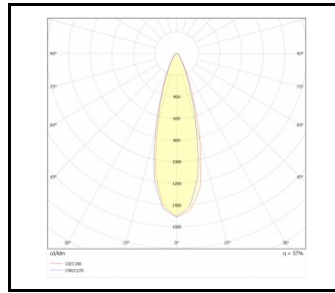

- * parks,
- * gardens,
- * monuments,
- * squares,
- * fountains.

ILUMI GROUND

GENERAL CARD

AVAILABLE VERSIONS

Click index >>, to see details

Rated power of the luminaire [W]*	Colour temperature [K]	Luminous flux [lm]*	Version	Beam angle [°]	Dimensions (H/W/T/S) [mm]	Index
5	3000	500	XS	10	fi92	>> 377204
5	4000	550	XS	10	fi92	>> 377211
17	3000	1390	S	10	fi148	>> 377228
17	3000	1390	S	30	fi148	>> 377235
17	4000	1450	S	10	fi148	>> 377242
17	4000	1450	S	30	fi148	>> 377259
30	3000	3700	M	10	fi216.5	>> 377266
30	3000	3700	M	30	fi216.5	>> 377273
30	4000	4060	M	10	fi216.5	>> 377280
30	4000	4060	M	30	fi216.5	>> 377297

ILUMI GROUND

GENERAL CARD

LUMINOUS INTENSITY DISTRIB. CURVE

10°

10°

10°

10°

30°

30°

30°

ILUMI GROUND

GENERAL CARD

Ilumi Ground XS

Ilumi Ground S

Card creation date: 25 September 2024

The company reserves the right to make design changes or upgrades in the presented product. Product data sheet does not constitute an offer. * Parameter tolerance is +/- 10%