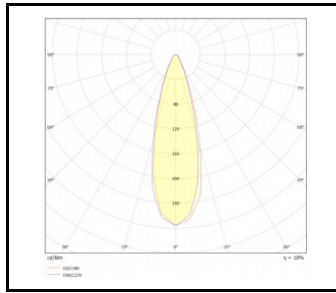

ILUMI GROUND

GENERAL CARD

AVAILABLE VERSIONS

Click index >>, to see details

Rated power of the luminaire [W]*	Colour temperature [K]	Luminous flux [lm]*	Version	Beam angle [°]	Dimensions (H/W/T/S) [mm]	Index
17	3000	1390	S	10	fi148	>> 377228
17	3000	1390	S	30	fi148	>> 377235
17	4000	1450	S	10	fi148	>> 377242
17	4000	1450	S	30	fi148	>> 377259
30	3000	3700	M	10	fi216.5	>> 377266
30	3000	3700	M	30	fi216.5	>> 377273
30	4000	4060	M	10	fi216.5	>> 377280
30	4000	4060	M	30	fi216.5	>> 377297

ILUMI GROUND

GENERAL CARD

LUMINOUS INTENSITY DISTRIB. CURVE

10°

10°

10°

10°

30°

30°

30°

ILUMI GROUND

GENERAL CARD

Ilumi Ground XS

Ilumi Ground S

Card creation date: 02 January 2025

The company reserves the right to make design changes or upgrades in the presented product. Product data sheet does not constitute an offer. * Parameter tolerance is +/- 10%