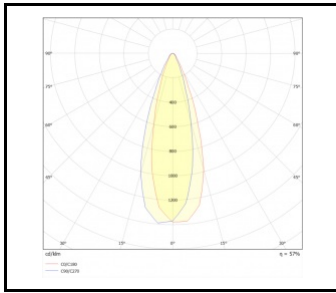

ILUMI GROUND

GENERAL CARD

AVAILABLE VERSIONS

Click index >>, to see details

Rated power of the luminaire [W]*	Colour temperature [K]	Luminous flux [lm]*	Version	Beam angle [°]	Dimensions (H/W/T/S) [mm]	Index
17	3000	1390	S	10	fi148	>> 377228
17	3000	1390	S	30	fi148	>> 377235
17	4000	1450	S	10	fi148	>> 377242
17	4000	1450	S	30	fi148	>> 377259
30	3000	3700	M	10	fi216.5	>> 377266
30	3000	3700	M	30	fi216.5	>> 377273
30	4000	4060	M	10	fi216.5	>> 377280
30	4000	4060	M	30	fi216.5	>> 377297

ILUMI GROUND

GENERAL CARD

LUMINOUS INTENSITY DISTRIB. CURVE

10°

10°

10°

10°

30°

30°

30°

ILUMI GROUND

GENERAL CARD

Ilumi Ground XS

Ilumi Ground S

Card creation date: 02 January 2025

The company reserves the right to make design changes or upgrades in the presented product. Product data sheet does not constitute an offer. * Parameter tolerance is +/- 10%