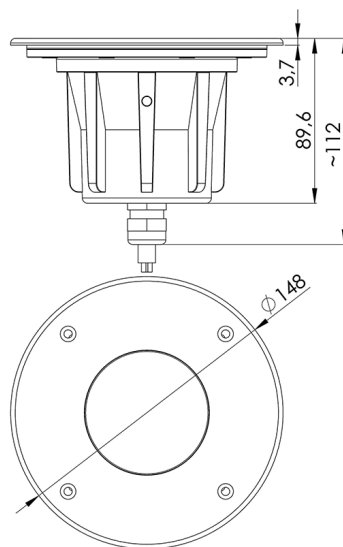

ILUMI GROUND

GENERAL CARD

TECHNICAL PARAMETERS

Rated power of the luminaire [W]*:	17.00; 30.00
Colour temperature [K]:	3000; 4000
Luminous flux [lm]*:	1390 - 4060
Ingress protection:	IP67
Impact resistance:	IK10
Colour rendering index:	80
Material of the body:	aluminium
Colour of the body:	silver
Beam angle [°]:	10; 30
Working temperature [°C]:	from -20 to +55
Dimensions (H/W/T/S) [mm]:	f148; f216.5;

ILUMI GROUND

GENERAL CARD

AVAILABLE VERSIONS

Click index >>, to see details

Rated power of the luminaire [W]*	Colour temperature [K]	Luminous flux [lm]*	Version	Beam angle [°]	Dimensions (H/W/T/S) [mm]	Index
17	3000	1390	S	10	fi148	>> 377228
17	3000	1390	S	30	fi148	>> 377235
17	4000	1450	S	10	fi148	>> 377242
17	4000	1450	S	30	fi148	>> 377259
30	3000	3700	M	10	fi216.5	>> 377266
30	3000	3700	M	30	fi216.5	>> 377273
30	4000	4060	M	10	fi216.5	>> 377280
30	4000	4060	M	30	fi216.5	>> 377297

30°

30°

ILUMI GROUND

GENERAL CARD

Ilumi Ground XS

Ilumi Ground S

Card creation date: 02 January 2025

The company reserves the right to make design changes or upgrades in the presented product. Product data sheet does not constitute an offer. * Parameter tolerance is +/- 10%