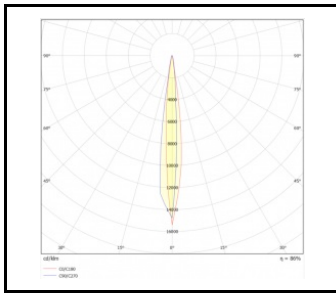

ILUMI GROUND

GENERAL CARD

TECHNICAL PARAMETERS

Rated power of the luminaire [W]*:	17.00; 30.00
Colour temperature [K]:	3000; 4000
Luminous flux [lm]*:	1390 - 4060
Ingress protection:	IP67
Impact resistance:	IK10
Colour rendering index:	80
Material of the body:	aluminium
Colour of the body:	silver
Beam angle [°]:	10; 30
Working temperature [°C]:	from -20 to +55
Dimensions (H/W/T/S) [mm]:	f148; f216.5;

ILUMI GROUND

GENERAL CARD

AVAILABLE VERSIONS

Click index >>, to see details

Rated power of the luminaire [W]*	Colour temperature [K]	Luminous flux [lm]*	Version	Beam angle [°]	Dimensions (H/W/T/S) [mm]	Index
17	3000	1390	S	10	fi148	>> 377228
17	3000	1390	S	30	fi148	>> 377235
17	4000	1450	S	10	fi148	>> 377242
17	4000	1450	S	30	fi148	>> 377259
30	3000	3700	M	10	fi216.5	>> 377266
30	3000	3700	M	30	fi216.5	>> 377273
30	4000	4060	M	10	fi216.5	>> 377280
30	4000	4060	M	30	fi216.5	>> 377297

ILUMI GROUND

GENERAL CARD

LUMINOUS INTENSITY DISTRIB. CURVE

10°

10°

10°

10°

30°