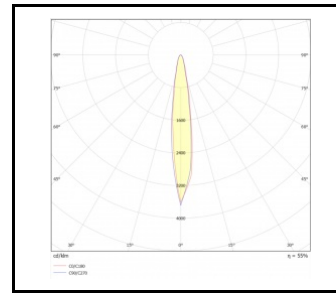

ILUMI GROUND

GENERAL CARD

TECHNICAL PARAMETERS

Rated power of the luminaire [W]*:	17.00; 30.00
Colour temperature [K]:	3000; 4000
Luminous flux [lm]*:	1390 - 4060
Ingress protection:	IP67
Impact resistance:	IK10
Colour rendering index:	80
Material of the body:	aluminium
Colour of the body:	silver
Beam angle [°]:	10; 30
Working temperature [°C]:	from -20 to +55
Dimensions (H/W/T/S) [mm]:	f148; f216.5;

ILUMI GROUND

GENERAL CARD

AVAILABLE VERSIONS

Click index >>, to see details

Rated power of the luminaire [W]*	Colour temperature [K]	Luminous flux [lm]*	Version	Beam angle [°]	Dimensions (H/W/T/S) [mm]	Index
17	3000	1390	S	10	fi148	>> 377228
17	3000	1390	S	30	fi148	>> 377235
17	4000	1450	S	10	fi148	>> 377242
17	4000	1450	S	30	fi148	>> 377259
30	3000	3700	M	10	fi216.5	>> 377266
30	3000	3700	M	30	fi216.5	>> 377273
30	4000	4060	M	10	fi216.5	>> 377280
30	4000	4060	M	30	fi216.5	>> 377297

ILUMI GROUND

GENERAL CARD

LUMINOUS INTENSITY DISTRIB. CURVE

10°

10°

10°

10°

30°