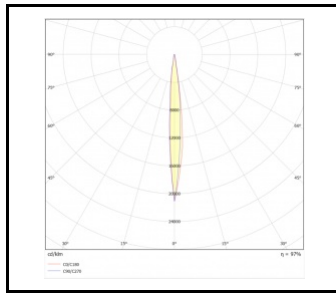

ILUMI GROUND

GENERAL CARD

TECHNICAL PARAMETERS

Rated power of the luminaire [W]*:	17.00; 30.00
Colour temperature [K]:	3000; 4000
Luminous flux [lm]*:	1390 - 4060
Ingress protection:	IP67
Impact resistance:	IK10
Colour rendering index:	80
Material of the body:	aluminium
Colour of the body:	silver
Beam angle [°]:	10; 30
Working temperature [°C]:	from -20 to +55
Dimensions (H/W/T/S) [mm]:	f148; f216.5;

ILUMI GROUND

GENERAL CARD

AVAILABLE VERSIONS

Click index >>, to see details

Rated power of the luminaire [W]*	Colour temperature [K]	Luminous flux [lm]*	Version	Beam angle [°]	Dimensions (H/W/T/S) [mm]	Index
17	3000	1390	S	10	fi148	>> 377228
17	3000	1390	S	30	fi148	>> 377235
17	4000	1450	S	10	fi148	>> 377242
17	4000	1450	S	30	fi148	>> 377259
30	3000	3700	M	10	fi216.5	>> 377266
30	3000	3700	M	30	fi216.5	>> 377273
30	4000	4060	M	10	fi216.5	>> 377280
30	4000	4060	M	30	fi216.5	>> 377297

ILUMI GROUND

GENERAL CARD

LUMINOUS INTENSITY DISTRIB. CURVE

10°

10°

10°

10°

30°