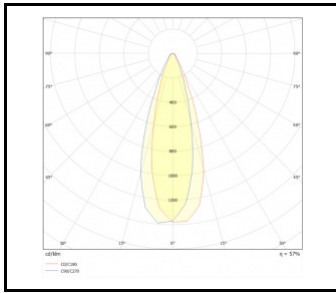

ILUMI GROUND

GENERAL CARD

TECHNICAL PARAMETERS

Rated power of the luminaire [W]*:	5.00; 17.00; 30.00
Colour temperature [K]:	3000; 4000
Luminous flux [lm]*:	500 - 4060
Ingress protection:	IP67
Impact resistance:	IK10
Colour rendering index:	80
Material of the body:	aluminium
Colour of the body:	silver
Beam angle [°]:	10; 30
Working temperature [°C]:	from -20 to +55
Dimensions (H/W/T/S) [mm]:	f192; f148; f216.5;

- * parks,
- * gardens,
- * monuments,
- * squares,
- * fountains.

ILUMI GROUND

GENERAL CARD

AVAILABLE VERSIONS

Click index >>, to see details

Rated power of the luminaire [W]*	Colour temperature [K]	Luminous flux [lm]*	Version	Beam angle [°]	Dimensions (H/W/T/S) [mm]	Index
5	3000	500	XS	10	fi92	>> 377204
5	4000	550	XS	10	fi92	>> 377211
17	3000	1390	S	10	fi148	>> 377228
17	3000	1390	S	30	fi148	>> 377235
17	4000	1450	S	10	fi148	>> 377242
17	4000	1450	S	30	fi148	>> 377259
30	3000	3700	M	10	fi216.5	>> 377266
30	3000	3700	M	30	fi216.5	>> 377273
30	4000	4060	M	10	fi216.5	>> 377280
30	4000	4060	M	30	fi216.5	>> 377297

ILUMI GROUND

GENERAL CARD

LUMINOUS INTENSITY DISTRIB. CURVE

10°

10°

10°

10°

30°

30°

30°

ILUMI GROUND

GENERAL CARD

Ilumi Ground XS

Ilumi Ground S

Card creation date: 25 September 2024

The company reserves the right to make design changes or upgrades in the presented product. Product data sheet does not constitute an offer. * Parameter tolerance is +/- 10%