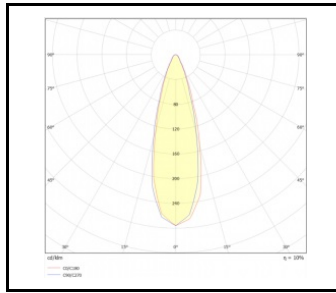

ILUMI GROUND

GENERAL CARD

TECHNICAL PARAMETERS

Rated power of the luminaire [W]*:	5.00; 17.00; 30.00
Colour temperature [K]:	3000; 4000
Luminous flux [lm]*:	500 - 4060
Ingress protection:	IP67
Impact resistance:	IK10
Colour rendering index:	80
Material of the body:	aluminium
Colour of the body:	silver
Beam angle [°]:	10; 30
Working temperature [°C]:	from -20 to +55
Dimensions (H/W/T/S) [mm]:	f192; f148; f216.5;

- * parks,
- * gardens,
- * monuments,
- * squares,
- * fountains.

ILUMI GROUND

GENERAL CARD

AVAILABLE VERSIONS

Click index >>, to see details

Rated power of the luminaire [W]*	Colour temperature [K]	Luminous flux [lm]*	Version	Beam angle [°]	Dimensions (H/W/T/S) [mm]	Index
5	3000	500	XS	10	fi92	>> 377204
5	4000	550	XS	10	fi92	>> 377211
17	3000	1390	S	10	fi148	>> 377228
17	3000	1390	S	30	fi148	>> 377235
17	4000	1450	S	10	fi148	>> 377242
17	4000	1450	S	30	fi148	>> 377259
30	3000	3700	M	10	fi216.5	>> 377266
30	3000	3700	M	30	fi216.5	>> 377273
30	4000	4060	M	10	fi216.5	>> 377280
30	4000	4060	M	30	fi216.5	>> 377297

ILUMI GROUND

GENERAL CARD

LUMINOUS INTENSITY DISTRIB. CURVE

10°

10°

10°

10°

30°

30°

30°

ILUMI GROUND

GENERAL CARD

Ilumi Ground XS

Ilumi Ground S

Card creation date: 25 September 2024

The company reserves the right to make design changes or upgrades in the presented product. Product data sheet does not constitute an offer. * Parameter tolerance is +/- 10%