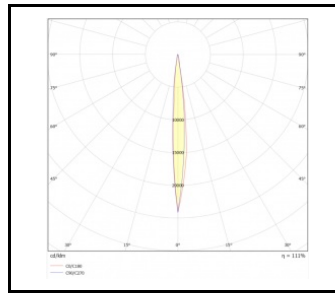

ILUMI GROUND

GENERAL CARD

TECHNICAL PARAMETERS

Rated power of the luminaire [W]*:	17.00; 30.00
Colour temperature [K]:	3000; 4000
Luminous flux [lm]*:	1390 - 4060
Ingress protection:	IP67
Impact resistance:	IK10
Colour rendering index:	80
Material of the body:	aluminium
Colour of the body:	silver
Beam angle [°]:	10; 30
Working temperature [°C]:	from -20 to +55
Dimensions (H/W/T/S) [mm]:	f148; f216.5;

ILUMI GROUND

GENERAL CARD

AVAILABLE VERSIONS

Click index >>, to see details

Rated power of the luminaire [W]*	Colour temperature [K]	Luminous flux [lm]*	Version	Beam angle [°]	Dimensions (H/W/T/S) [mm]	Index
17	3000	1390	S	10	fi148	>> 377228
17	3000	1390	S	30	fi148	>> 377235
17	4000	1450	S	10	fi148	>> 377242
17	4000	1450	S	30	fi148	>> 377259
30	3000	3700	M	10	fi216.5	>> 377266
30	3000	3700	M	30	fi216.5	>> 377273
30	4000	4060	M	10	fi216.5	>> 377280
30	4000	4060	M	30	fi216.5	>> 377297

ILUMI GROUND

GENERAL CARD

LUMINOUS INTENSITY DISTRIB. CURVE

10°

10°

10°

10°

30°