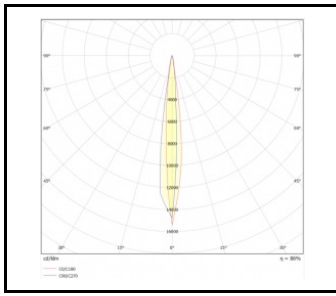

ILUMI GROUND

GENERAL CARD

TECHNICAL PARAMETERS

Rated power of the luminaire [W]*:	5.00; 17.00; 30.00
Colour temperature [K]:	3000; 4000
Luminous flux [lm]*:	500 - 4060
Ingress protection:	IP67
Impact resistance:	IK10
Colour rendering index:	80
Material of the body:	aluminium
Colour of the body:	silver
Beam angle [°]:	10; 30
Working temperature [°C]:	from -20 to +55
Dimensions (H/W/T/S) [mm]:	f192; f148; f216.5;

- * parks,
- * gardens,
- * monuments,
- * squares,
- * fountains.

ILUMI GROUND

GENERAL CARD

AVAILABLE VERSIONS

Click index >>, to see details

Rated power of the luminaire [W]*	Colour temperature [K]	Luminous flux [lm]*	Version	Beam angle [°]	Dimensions (H/W/T/S) [mm]	Index
5	3000	500	XS	10	fi92	>> 377204
5	4000	550	XS	10	fi92	>> 377211
17	3000	1390	S	10	fi148	>> 377228
17	3000	1390	S	30	fi148	>> 377235
17	4000	1450	S	10	fi148	>> 377242
17	4000	1450	S	30	fi148	>> 377259
30	3000	3700	M	10	fi216.5	>> 377266
30	3000	3700	M	30	fi216.5	>> 377273
30	4000	4060	M	10	fi216.5	>> 377280
30	4000	4060	M	30	fi216.5	>> 377297

ILUMI GROUND

GENERAL CARD

LUMINOUS INTENSITY DISTRIB. CURVE

10°

10°

10°

10°

30°