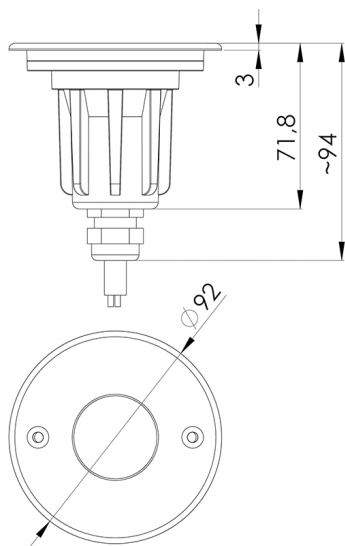

ILUMI GROUND

GENERAL CARD

TECHNICAL PARAMETERS

Rated power of the luminaire [W]*:	17.00; 30.00
Colour temperature [K]:	3000; 4000
Luminous flux [lm]*:	1390 - 4060
Ingress protection:	IP67
Impact resistance:	IK10
Colour rendering index:	80
Material of the body:	aluminium
Colour of the body:	silver
Beam angle [°]:	10; 30
Working temperature [°C]:	from -20 to +55
Dimensions (H/W/T/S) [mm]:	f148; f216.5;

ILUMI GROUND

GENERAL CARD

AVAILABLE VERSIONS

Click index >>, to see details

Rated power of the luminaire [W]*	Colour temperature [K]	Luminous flux [lm]*	Version	Beam angle [°]	Dimensions (H/W/T/S) [mm]	Index
17	3000	1390	S	10	fi148	>> 377228
17	3000	1390	S	30	fi148	>> 377235
17	4000	1450	S	10	fi148	>> 377242
17	4000	1450	S	30	fi148	>> 377259
30	3000	3700	M	10	fi216.5	>> 377266
30	3000	3700	M	30	fi216.5	>> 377273
30	4000	4060	M	10	fi216.5	>> 377280
30	4000	4060	M	30	fi216.5	>> 377297

30°

30°

ILUMI GROUND

GENERAL CARD

Ilumi Ground XS

Ilumi Ground S

Card creation date: 30 October 2024

The company reserves the right to make design changes or upgrades in the presented product. Product data sheet does not constitute an offer. * Parameter tolerance is +/- 10%