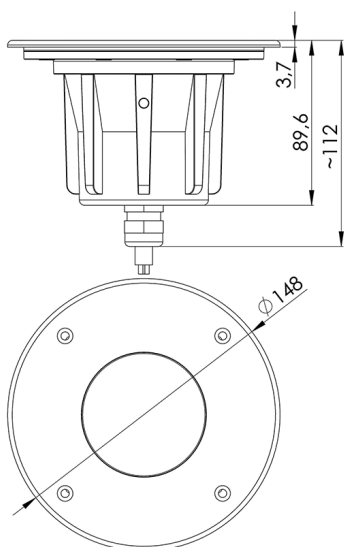

ILUMI GROUND

GENERAL CARD

TECHNICAL PARAMETERS

Rated power of the luminaire [W]*:	5.00; 17.00; 30.00
Colour temperature [K]:	3000; 4000
Luminous flux [lm]*:	500 - 4060
Ingress protection:	IP67
Impact resistance:	IK10
Colour rendering index:	80
Material of the body:	aluminium
Colour of the body:	silver
Beam angle [°]:	10; 30
Working temperature [°C]:	from -20 to +55
Dimensions (H/W/T/S) [mm]:	f192; f148; f216.5;

- * parks,
- * gardens,
- * monuments,
- * squares,
- * fountains.

ILUMI GROUND

GENERAL CARD

AVAILABLE VERSIONS

Click index >>, to see details

Rated power of the luminaire [W]*	Colour temperature [K]	Luminous flux [lm]*	Version	Beam angle [°]	Dimensions (H/W/T/S) [mm]	Index
5	3000	500	XS	10	fi92	>> 377204
5	4000	550	XS	10	fi92	>> 377211
17	3000	1390	S	10	fi148	>> 377228
17	3000	1390	S	30	fi148	>> 377235
17	4000	1450	S	10	fi148	>> 377242
17	4000	1450	S	30	fi148	>> 377259
30	3000	3700	M	10	fi216.5	>> 377266
30	3000	3700	M	30	fi216.5	>> 377273
30	4000	4060	M	10	fi216.5	>> 377280
30	4000	4060	M	30	fi216.5	>> 377297

30°

30°

ILUMI GROUND

GENERAL CARD

Ilumi Ground XS

Ilumi Ground S

Card creation date: 25 September 2024

The company reserves the right to make design changes or upgrades in the presented product. Product data sheet does not constitute an offer. * Parameter tolerance is +/- 10%