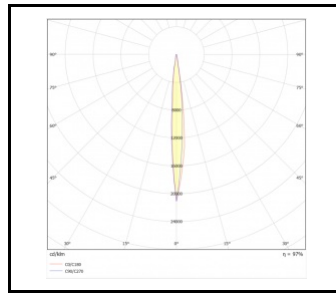

ILUMI GROUND

GENERAL CARD

TECHNICAL PARAMETERS

Rated power of the luminaire [W]*:	17.00; 30.00
Colour temperature [K]:	3000; 4000
Luminous flux [lm]*:	1390 - 4060
Ingress protection:	IP67
Impact resistance:	IK10
Colour rendering index:	80
Material of the body:	aluminium
Colour of the body:	silver
Beam angle [°]:	10; 30
Working temperature [°C]:	from -20 to +55
Dimensions (H/W/T/S) [mm]:	f148; f216.5;

ILUMI GROUND

GENERAL CARD

AVAILABLE VERSIONS

Click index >>, to see details

Rated power of the luminaire [W]*	Colour temperature [K]	Luminous flux [lm]*	Version	Beam angle [°]	Dimensions (H/W/T/S) [mm]	Index
17	3000	1390	S	10	fi148	>> 377228
17	3000	1390	S	30	fi148	>> 377235
17	4000	1450	S	10	fi148	>> 377242
17	4000	1450	S	30	fi148	>> 377259
30	3000	3700	M	10	fi216.5	>> 377266
30	3000	3700	M	30	fi216.5	>> 377273
30	4000	4060	M	10	fi216.5	>> 377280
30	4000	4060	M	30	fi216.5	>> 377297

ILUMI GROUND

GENERAL CARD

LUMINOUS INTENSITY DISTRIB. CURVE

10°

10°

10°

10°

30°