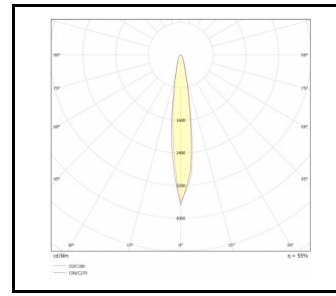

ILUMI GROUND

GENERAL CARD

TECHNICAL PARAMETERS

Rated power of the luminaire [W]*:	5.00; 17.00; 30.00
Colour temperature [K]:	3000; 4000
Luminous flux [lm]*:	500 - 4060
Ingress protection:	IP67
Impact resistance:	IK10
Colour rendering index:	80
Material of the body:	aluminium
Colour of the body:	silver
Beam angle [°]:	10; 30
Working temperature [°C]:	from -20 to +55
Dimensions (H/W/T/S) [mm]:	f192; f148; f216.5;

- * parks,
- * gardens,
- * monuments,
- * squares,
- * fountains.

ILUMI GROUND

GENERAL CARD

AVAILABLE VERSIONS

Click index >>, to see details

Rated power of the luminaire [W]*	Colour temperature [K]	Luminous flux [lm]*	Version	Beam angle [°]	Dimensions (H/W/T/S) [mm]	Index
5	3000	500	XS	10	fi92	>> 377204
5	4000	550	XS	10	fi92	>> 377211
17	3000	1390	S	10	fi148	>> 377228
17	3000	1390	S	30	fi148	>> 377235
17	4000	1450	S	10	fi148	>> 377242
17	4000	1450	S	30	fi148	>> 377259
30	3000	3700	M	10	fi216.5	>> 377266
30	3000	3700	M	30	fi216.5	>> 377273
30	4000	4060	M	10	fi216.5	>> 377280
30	4000	4060	M	30	fi216.5	>> 377297

ILUMI GROUND

GENERAL CARD

LUMINOUS INTENSITY DISTRIB. CURVE

10°

10°

10°

10°

30°