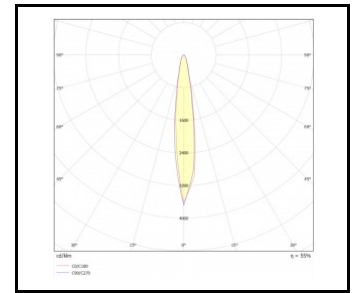

ILUMI GROUND

GENERAL CARD

AVAILABLE VERSIONS

Click index >>, to see details

Rated power of the luminaire [W]*	Colour temperature [K]	Luminous flux [lm]*	Version	Beam angle [°]	Dimensions (H/W/T/S) [mm]	Index
17	3000	1390	S	10	fi148	>> 377228
17	3000	1390	S	30	fi148	>> 377235
17	4000	1450	S	10	fi148	>> 377242
17	4000	1450	S	30	fi148	>> 377259
30	3000	3700	M	10	fi216.5	>> 377266
30	3000	3700	M	30	fi216.5	>> 377273
30	4000	4060	M	10	fi216.5	>> 377280
30	4000	4060	M	30	fi216.5	>> 377297

ILUMI GROUND

GENERAL CARD

LUMINOUS INTENSITY DISTRIB. CURVE

10°

10°

10°

10°

30°