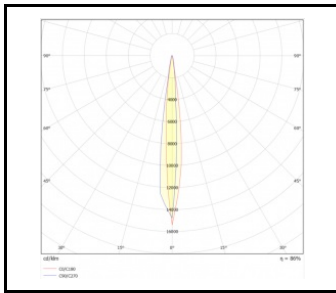

ILUMI GROUND

GENERAL CARD

TECHNICAL PARAMETERS

Rated power of the luminaire [W]*:	17.00; 30.00
Colour temperature [K]:	3000; 4000
Luminous flux [lm]*:	1390 - 4060
Ingress protection:	IP67
Impact resistance:	IK10
Colour rendering index:	80
Material of the body:	aluminium
Colour of the body:	silver
Beam angle [°]:	10; 30
Working temperature [°C]:	from -20 to +55
Dimensions (H/W/T/S) [mm]:	f148; f216.5;

ILUMI GROUND

GENERAL CARD

AVAILABLE VERSIONS

Click index >>, to see details

Rated power of the luminaire [W]*	Colour temperature [K]	Luminous flux [lm]*	Version	Beam angle [°]	Dimensions (H/W/T/S) [mm]	Index
17	3000	1390	S	10	fi148	>> 377228
17	3000	1390	S	30	fi148	>> 377235
17	4000	1450	S	10	fi148	>> 377242
17	4000	1450	S	30	fi148	>> 377259
30	3000	3700	M	10	fi216.5	>> 377266
30	3000	3700	M	30	fi216.5	>> 377273
30	4000	4060	M	10	fi216.5	>> 377280
30	4000	4060	M	30	fi216.5	>> 377297

ILUMI GROUND

GENERAL CARD

LUMINOUS INTENSITY DISTRIB. CURVE

10°

10°

10°

10°

30°