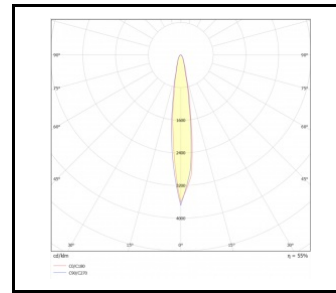

ILUMI GROUND

GENERAL CARD

AVAILABLE VERSIONS

Click index >>, to see details

Rated power of the luminaire [W]*	Colour temperature [K]	Luminous flux [lm]*	Version	Beam angle [°]	Dimensions (H/W/T/S) [mm]	Index
17	3000	1390	S	10	fi148	>> 377228
17	3000	1390	S	30	fi148	>> 377235
17	4000	1450	S	10	fi148	>> 377242
17	4000	1450	S	30	fi148	>> 377259
30	3000	3700	M	10	fi216.5	>> 377266
30	3000	3700	M	30	fi216.5	>> 377273
30	4000	4060	M	10	fi216.5	>> 377280
30	4000	4060	M	30	fi216.5	>> 377297

ILUMI GROUND

GENERAL CARD

LUMINOUS INTENSITY DISTRIB. CURVE

10°

10°

10°

10°

30°