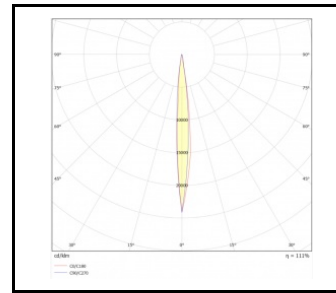

ILUMI GROUND

GENERAL CARD

AVAILABLE VERSIONS

Click index >>, to see details

Rated power of the luminaire [W]*	Colour temperature [K]	Luminous flux [lm]*	Version	Beam angle [°]	Dimensions (H/W/T/S) [mm]	Index
17	3000	1390	S	10	fi148	>> 377228
17	3000	1390	S	30	fi148	>> 377235
17	4000	1450	S	10	fi148	>> 377242
17	4000	1450	S	30	fi148	>> 377259
30	3000	3700	M	10	fi216.5	>> 377266
30	3000	3700	M	30	fi216.5	>> 377273
30	4000	4060	M	10	fi216.5	>> 377280
30	4000	4060	M	30	fi216.5	>> 377297

ILUMI GROUND

GENERAL CARD

LUMINOUS INTENSITY DISTRIB. CURVE

10°

10°

10°

10°

30°