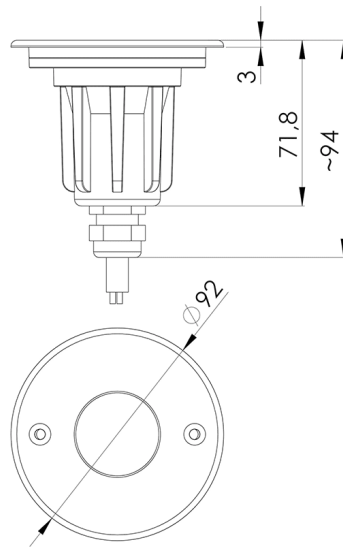

ILUMI GROUND

GENERAL CARD

TECHNICAL PARAMETERS

Rated power of the luminaire [W]*:	17.00; 30.00
Colour temperature [K]:	3000; 4000
Luminous flux [lm]*:	1390 - 4060
Ingress protection:	IP67
Impact resistance:	IK10
Colour rendering index:	80
Material of the body:	aluminium
Colour of the body:	silver
Beam angle [°]:	10; 30
Working temperature [°C]:	from -20 to +55
Dimensions (H/W/T/S) [mm]:	f148; f216.5;

ILUMI GROUND

GENERAL CARD

AVAILABLE VERSIONS

Click index >>, to see details

Rated power of the luminaire [W]*	Colour temperature [K]	Luminous flux [lm]*	Version	Beam angle [°]	Dimensions (H/W/T/S) [mm]	Index
17	3000	1390	S	10	fi148	>> 377228
17	3000	1390	S	30	fi148	>> 377235
17	4000	1450	S	10	fi148	>> 377242
17	4000	1450	S	30	fi148	>> 377259
30	3000	3700	M	10	fi216.5	>> 377266
30	3000	3700	M	30	fi216.5	>> 377273
30	4000	4060	M	10	fi216.5	>> 377280
30	4000	4060	M	30	fi216.5	>> 377297

30°

30°

ILUMI GROUND

GENERAL CARD

Ilumi Ground XS

Ilumi Ground S

Card creation date: 02 January 2025

The company reserves the right to make design changes or upgrades in the presented product. Product data sheet does not constitute an offer. * Parameter tolerance is +/- 10%