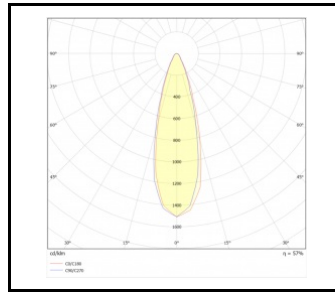

ILUMI GROUND

GENERAL CARD

AVAILABLE VERSIONS

Click index >>, to see details

Rated power of the luminaire [W]*	Colour temperature [K]	Luminous flux [lm]*	Version	Beam angle [°]	Dimensions (H/W/T/S) [mm]	Index
17	3000	1390	S	10	fi148	>> 377228
17	3000	1390	S	30	fi148	>> 377235
17	4000	1450	S	10	fi148	>> 377242
17	4000	1450	S	30	fi148	>> 377259
30	3000	3700	M	10	fi216.5	>> 377266
30	3000	3700	M	30	fi216.5	>> 377273
30	4000	4060	M	10	fi216.5	>> 377280
30	4000	4060	M	30	fi216.5	>> 377297

ILUMI GROUND

GENERAL CARD

LUMINOUS INTENSITY DISTRIB. CURVE

10°

10°

10°

10°

30°

30°

30°

ILUMI GROUND

GENERAL CARD

Ilumi Ground XS

Ilumi Ground S

Card creation date: 02 January 2025

The company reserves the right to make design changes or upgrades in the presented product. Product data sheet does not constitute an offer. * Parameter tolerance is +/- 10%