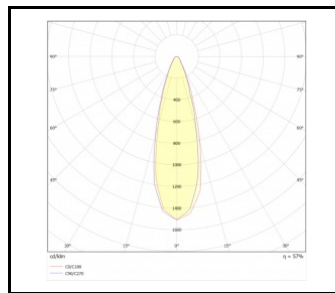

ILUMI GROUND

GENERAL CARD

AVAILABLE VERSIONS

Click index >>, to see details

Rated power of the luminaire [W]*	Colour temperature [K]	Luminous flux [lm]*	Version	Beam angle [°]	Dimensions (H/W/T/S) [mm]	Index
17	3000	1390	S	10	fi148	>> 377228
17	3000	1390	S	30	fi148	>> 377235
17	4000	1450	S	10	fi148	>> 377242
17	4000	1450	S	30	fi148	>> 377259
30	3000	3700	M	10	fi216.5	>> 377266
30	3000	3700	M	30	fi216.5	>> 377273
30	4000	4060	M	10	fi216.5	>> 377280
30	4000	4060	M	30	fi216.5	>> 377297

ILUMI GROUND

GENERAL CARD

LUMINOUS INTENSITY DISTRIB. CURVE

10°

10°

10°

10°

30°

30°

30°

ILUMI GROUND

GENERAL CARD

Ilumi Ground XS

Ilumi Ground S

Card creation date: 02 January 2025

The company reserves the right to make design changes or upgrades in the presented product. Product data sheet does not constitute an offer. * Parameter tolerance is +/- 10%