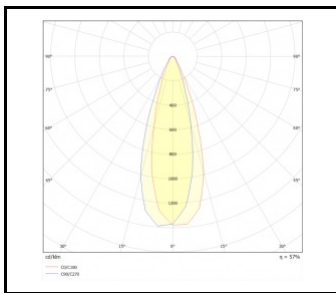

ILUMI GROUND

GENERAL CARD

TECHNICAL PARAMETERS

Rated power of the luminaire [W]*:	17.00; 30.00
Colour temperature [K]:	3000; 4000
Luminous flux [lm]*:	1390 - 4060
Ingress protection:	IP67
Impact resistance:	IK10
Colour rendering index:	80
Material of the body:	aluminium
Colour of the body:	silver
Beam angle [°]:	10; 30
Working temperature [°C]:	from -20 to +55
Dimensions (H/W/T/S) [mm]:	f148; f216.5;

ILUMI GROUND

GENERAL CARD

AVAILABLE VERSIONS

Click index >>, to see details

Rated power of the luminaire [W]*	Colour temperature [K]	Luminous flux [lm]*	Version	Beam angle [°]	Dimensions (H/W/T/S) [mm]	Index
17	3000	1390	S	10	fi148	>> 377228
17	3000	1390	S	30	fi148	>> 377235
17	4000	1450	S	10	fi148	>> 377242
17	4000	1450	S	30	fi148	>> 377259
30	3000	3700	M	10	fi216.5	>> 377266
30	3000	3700	M	30	fi216.5	>> 377273
30	4000	4060	M	10	fi216.5	>> 377280
30	4000	4060	M	30	fi216.5	>> 377297

ILUMI GROUND

GENERAL CARD

LUMINOUS INTENSITY DISTRIB. CURVE

10°

10°

10°

10°

30°

30°

30°

ILUMI GROUND

GENERAL CARD

Ilumi Ground XS

Ilumi Ground S

Card creation date: 30 October 2024

The company reserves the right to make design changes or upgrades in the presented product. Product data sheet does not constitute an offer. * Parameter tolerance is +/- 10%