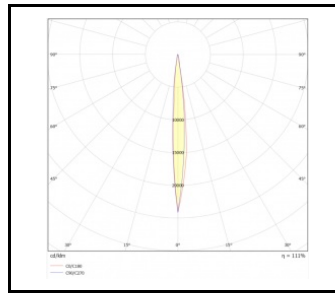

ILUMI GROUND

GENERAL CARD

TECHNICAL PARAMETERS

Rated power of the luminaire [W]*:	5.00; 17.00; 30.00
Colour temperature [K]:	3000; 4000
Luminous flux [lm]*:	500 - 4060
Ingress protection:	IP67
Impact resistance:	IK10
Colour rendering index:	80
Material of the body:	aluminium
Colour of the body:	silver
Beam angle [°]:	10; 30
Working temperature [°C]:	from -20 to +55
Dimensions (H/W/T/S) [mm]:	f192; f148; f216.5;

- * parks,
- * gardens,
- * monuments,
- * squares,
- * fountains.

ILUMI GROUND

GENERAL CARD

AVAILABLE VERSIONS

Click index >>, to see details

Rated power of the luminaire [W]*	Colour temperature [K]	Luminous flux [lm]*	Version	Beam angle [°]	Dimensions (H/W/T/S) [mm]	Index
5	3000	500	XS	10	fi92	>> 377204
5	4000	550	XS	10	fi92	>> 377211
17	3000	1390	S	10	fi148	>> 377228
17	3000	1390	S	30	fi148	>> 377235
17	4000	1450	S	10	fi148	>> 377242
17	4000	1450	S	30	fi148	>> 377259
30	3000	3700	M	10	fi216.5	>> 377266
30	3000	3700	M	30	fi216.5	>> 377273
30	4000	4060	M	10	fi216.5	>> 377280
30	4000	4060	M	30	fi216.5	>> 377297

ILUMI GROUND

GENERAL CARD

LUMINOUS INTENSITY DISTRIB. CURVE

10°

10°

10°

10°

30°