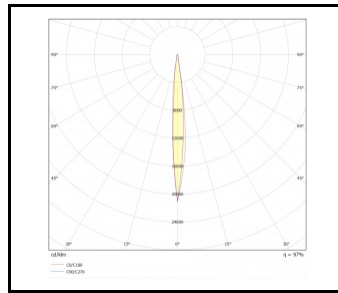

ILUMI SPOT

GENERAL CARD

LUMINOUS INTENSITY DISTRIB. CURVE

10°

10°

10°

30°

30°

Card creation date: 02 January 2025

The company reserves the right to make design changes or upgrades in the presented product. Product data sheet does not constitute an offer. * Parameter tolerance is +/- 10%

This product is a subject to electric and electronic waste equipment regulations (WEEE).

Certificate CE - Nr: 79/2024