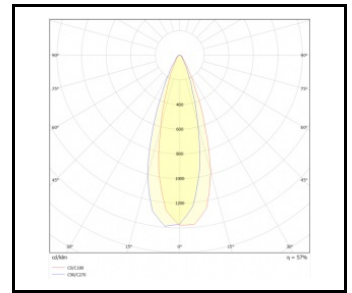

## AVAILABLE VERSIONS

Click index >>, to see details

Rated power of the luminaire [W]*	Colour temperature [K]	Luminous flux [lm]*	Colour of the body	Beam angle [°]	Dimensions (H/W/T/S) [mm]	Index
17	3000	1390	black	10	fi130	<a href="#">&gt;&gt; 377143</a>
17	3000	1390	black	30	fi130	<a href="#">&gt;&gt; 377150</a>
17	4000	1450	black	10	fi130	<a href="#">&gt;&gt; 377167</a>
17	4000	1450	black	30	fi130	<a href="#">&gt;&gt; 377174</a>
30	3000	3700	black	10	fi194	<a href="#">&gt;&gt; 377105</a>
30	3000	3700	black	30	fi194	<a href="#">&gt;&gt; 377112</a>
30	4000	4060	black	10	fi194	<a href="#">&gt;&gt; 377129</a>
30	4000	4060	black	30	fi194	<a href="#">&gt;&gt; 377136</a>

### LUMINOUS INTENSITY DISTRIB. CURVE

10°

10°

10°

30°

30°

Card creation date: 02 January 2025

The company reserves the right to make design changes or upgrades in the presented product. Product data sheet does not constitute an offer. \* Parameter tolerance is +/- 10%