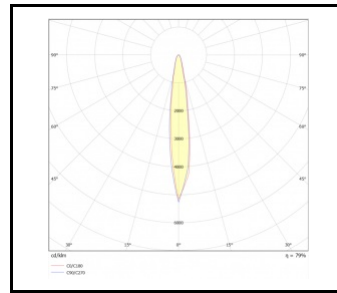

## AVAILABLE VERSIONS

Click index >>, to see details

Rated power of the luminaire [W]*	Colour temperature [K]	Luminous flux [lm]*	Colour of the body	Beam angle [°]	Dimensions (H/W/T/S) [mm]	Index
17	3000	1390	black	10	fi130	<a href="#">&gt;&gt; 377143</a>
17	3000	1390	black	30	fi130	<a href="#">&gt;&gt; 377150</a>
17	4000	1450	black	10	fi130	<a href="#">&gt;&gt; 377167</a>
17	4000	1450	black	30	fi130	<a href="#">&gt;&gt; 377174</a>
30	3000	3700	black	10	fi194	<a href="#">&gt;&gt; 377105</a>
30	3000	3700	black	30	fi194	<a href="#">&gt;&gt; 377112</a>
30	4000	4060	black	10	fi194	<a href="#">&gt;&gt; 377129</a>
30	4000	4060	black	30	fi194	<a href="#">&gt;&gt; 377136</a>

## GENERAL CARD

### LUMINOUS INTENSITY DISTRIB. CURVE

10°

10°

10°

30°

30°

Card creation date: 02 January 2025

The company reserves the right to make design changes or upgrades in the presented product. Product data sheet does not constitute an offer. \* Parameter tolerance is +/- 10%