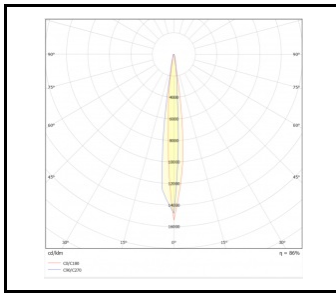

ILUMI SPOT

GENERAL CARD

LUMINOUS INTENSITY DISTRIB. CURVE

10°