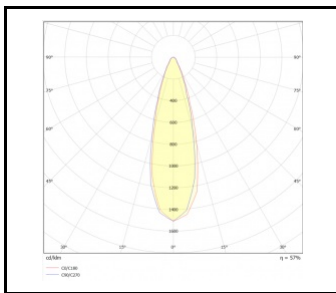

## AVAILABLE VERSIONS

Click index >>, to see details

Rated power of the luminaire [W]*	Colour temperature [K]	Luminous flux [lm]*	Colour of the body	Beam angle [°]	Dimensions (H/W/T/S) [mm]	Index
17	3000	1390	black	10	fi130	<a href="#">&gt;&gt; 377143</a>
17	3000	1390	black	30	fi130	<a href="#">&gt;&gt; 377150</a>
17	4000	1450	black	10	fi130	<a href="#">&gt;&gt; 377167</a>
17	4000	1450	black	30	fi130	<a href="#">&gt;&gt; 377174</a>
30	3000	3700	black	10	fi194	<a href="#">&gt;&gt; 377105</a>
30	3000	3700	black	30	fi194	<a href="#">&gt;&gt; 377112</a>
30	4000	4060	black	10	fi194	<a href="#">&gt;&gt; 377129</a>
30	4000	4060	black	30	fi194	<a href="#">&gt;&gt; 377136</a>

### LUMINOUS INTENSITY DISTRIB. CURVE

10°

10°

10°

30°

30°

Card creation date: 02 January 2025

The company reserves the right to make design changes or upgrades in the presented product. Product data sheet does not constitute an offer. \* Parameter tolerance is +/- 10%