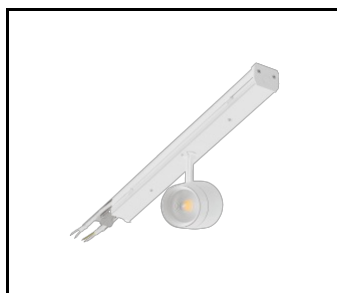

LINEA S LED ECO 588mm - 1xEXPO ADJUST 2050lm DALI zoom 22-55st. Weiss 840 20W (594465)