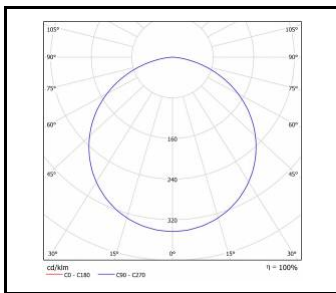

CORIA LED

GENERAL CARD

Nominal power [W]	Colour temperature [K]	Luminous flux [lm]*	Diffuser type	DIMM DALI	Emergency lighting [h]	Version	Colour of the body	Ingress protection	Dimensions (H/W/T/S) [mm]	Index
32	4000	2100	OPAL			EDGE	white mat	IP20	ø440/70	>> 472176

CORIA LED suspended

Nominal power [W]	Colour temperature [K]	Luminous flux [lm]*	Diffuser type	DIMM DALI	Emergency lighting [h]	Version	Colour of the body	Ingress protection	Dimensions (H/W/T/S) [mm]	Index
22	3000	1750	OPAL	yes			white mat	IP20	ø400/86	>> 555176
22	3000	1750	OPAL	yes			black mat	IP20	ø400/86	>> 555534
22	3000	1750	OPAL				white mat	IP20	ø400/86	>> 555114
22	3000	1750	OPAL				black mat	IP20	ø400/86	>> 555473
22	4000	1900	OPAL	yes			white mat	IP20	ø400/86	>> 555350
22	4000	1900	OPAL	yes			black mat	IP20	ø400/86	>> 555718
22	4000	1900	OPAL				white mat	IP20	ø400/86	>> 555299
22	4000	1900	OPAL				black mat	IP20	ø400/86	>> 555657
50	3000	4700	OPAL	yes			white mat	IP20	ø600/86	>> 555169
50	3000	4700	OPAL	yes			black mat	IP20	ø600/86	>> 555527
50	3000	4700	OPAL				white mat	IP20	ø600/86	>> 555107
50	3000	4700	OPAL				black mat	IP20	ø600/86	>> 555466
50	4000	5050	OPAL	yes			white mat	IP20	ø600/86	>> 555343
50	4000	5050	OPAL	yes			black mat	IP20	ø600/86	>> 555701
50	4000	5050	OPAL				white mat	IP20	ø600/86	>> 555282
50	4000	5050	OPAL				black mat	IP20	ø600/86	>> 555640
100	3000	10300	OPAL	yes			white mat	IP20	ø900/86	>> 555152
100	3000	10300	OPAL	yes			black mat	IP20	ø900/86	>> 555510
100	3000	10300	OPAL				white mat	IP20	ø900/86	>> 555091
100	3000	10300	OPAL				black mat	IP20	ø900/86	>> 555459
100	4000	11050	OPAL	yes			white mat	IP20	ø900/86	>> 555336
100	4000	11050	OPAL	yes			black mat	IP20	ø900/86	>> 555695
100	4000	11050	OPAL				white mat	IP20	ø900/86	>> 555275
100	4000	11050	OPAL				black mat	IP20	ø900/86	>> 555633

CORIA LED

GENERAL CARD

LUMINOUS INTENSITY DISTRIB. CURVE

CORIA LED