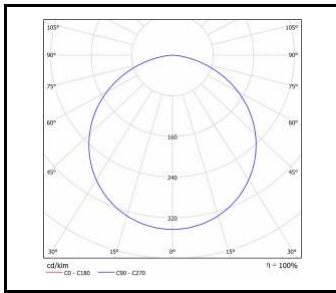

CORIA LED

GENERAL CARD

Nominal power [W]	Colour temperature [K]	Luminous flux [lm]*	Diffuser type	DIMM DALI	Emergency lighting [h]	Version	Colour of the body	Ingress protection	Dimensions (H/W/T/S) [mm]	Index
32	4000	2100	OPAL			EDGE	white mat	IP20	ø440/70	>> 472176

CORIA LED suspended

Nominal power [W]	Colour temperature [K]	Luminous flux [lm]*	Diffuser type	DIMM DALI	Emergency lighting [h]	Version	Colour of the body	Ingress protection	Dimensions (H/W/T/S) [mm]	Index
22	3000	1750	OPAL	yes			white mat	IP20	ø400/86	>> 555176
22	3000	1750	OPAL	yes			black mat	IP20	ø400/86	>> 555534
22	3000	1750	OPAL				white mat	IP20	ø400/86	>> 555114
22	3000	1750	OPAL				black mat	IP20	ø400/86	>> 555473
22	4000	1900	OPAL	yes			white mat	IP20	ø400/86	>> 555350
22	4000	1900	OPAL	yes			black mat	IP20	ø400/86	>> 555718
22	4000	1900	OPAL				white mat	IP20	ø400/86	>> 555299
22	4000	1900	OPAL				black mat	IP20	ø400/86	>> 555657
50	3000	4700	OPAL	yes			white mat	IP20	ø600/86	>> 555169
50	3000	4700	OPAL	yes			black mat	IP20	ø600/86	>> 555527
50	3000	4700	OPAL				white mat	IP20	ø600/86	>> 555107
50	3000	4700	OPAL				black mat	IP20	ø600/86	>> 555466
50	4000	5050	OPAL	yes			white mat	IP20	ø600/86	>> 555343
50	4000	5050	OPAL	yes			black mat	IP20	ø600/86	>> 555701
50	4000	5050	OPAL				white mat	IP20	ø600/86	>> 555282
50	4000	5050	OPAL				black mat	IP20	ø600/86	>> 555640
100	3000	10300	OPAL	yes			white mat	IP20	ø900/86	>> 555152
100	3000	10300	OPAL	yes			black mat	IP20	ø900/86	>> 555510
100	3000	10300	OPAL				white mat	IP20	ø900/86	>> 555091
100	3000	10300	OPAL				black mat	IP20	ø900/86	>> 555459
100	4000	11050	OPAL	yes			white mat	IP20	ø900/86	>> 555336
100	4000	11050	OPAL	yes			black mat	IP20	ø900/86	>> 555695
100	4000	11050	OPAL				white mat	IP20	ø900/86	>> 555275
100	4000	11050	OPAL				black mat	IP20	ø900/86	>> 555633

CORIA LED

GENERAL CARD

LUMINOUS INTENSITY DISTRIB. CURVE

CORIA LED