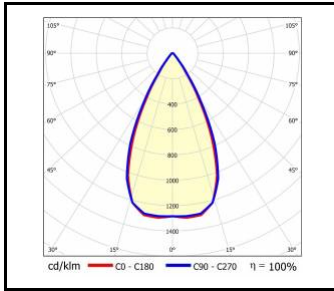

TERRANO R

GENERAL CARD

LUMINOUS INTENSITY DISTRIB. CURVE

60D

Card creation date: 02 January 2025

The company reserves the right to make design changes or upgrades in the presented product. Product data sheet does not constitute an offer. * Parameter tolerance is +/- 10%

This product is a subject to electric and electronic waste equipment regulations (WEEE).

Certificate CE - Nr: 21/2024

Lena Lighting S.A.
ul. Kórnicka 52, 63-000 Środa Wielkopolska
tel. +48 61 28 60 333 (Pn-Pt, 8-16), e-mail: hello@lenalighting.pl, www.lenalighting.pl