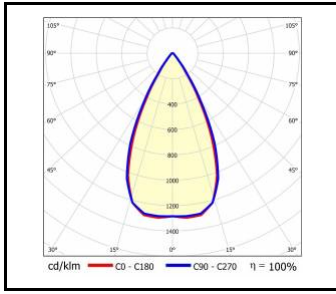

TERRANO R

GENERAL CARD

LUMINOUS INTENSITY DISTRIB. CURVE

60D

Card creation date: 20 February 2024

The company reserves the right to make design changes or upgrades in the presented product. Product data sheet does not constitute an offer. * Parameter tolerance is +/- 10%

This product is a subject to electric and electronic waste equipment regulations (WEEE).

Certificate CE - Nr: 21/2024

Lena Lighting S.A.
ul. Kórnicka 52, 63-000 Środa Wielkopolska
tel. +48 61 28 60 333 (Pn-Pt, 8-16), e-mail: hello@lenalighting.pl, www.lenalighting.pl