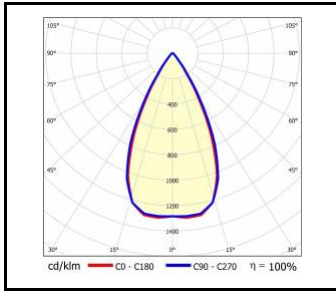

TERRANO R

GENERAL CARD

LUMINOUS INTENSITY DISTRIB. CURVE

60D

Card creation date: 30 October 2024

The company reserves the right to make design changes or upgrades in the presented product. Product data sheet does not constitute an offer. * Parameter tolerance is +/- 10%

This product is a subject to electric and electronic waste equipment regulations (WEEE).

Certificate CE - Nr: 21/2024

Lena Lighting S.A.
ul. Kórnicka 52, 63-000 Środa Wielkopolska
tel. +48 61 28 60 333 (Pn-Pt, 8-16), e-mail: hello@lenalighting.pl, www.lenalighting.pl