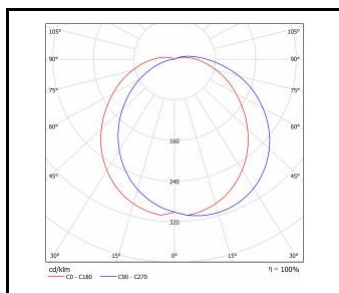

RQ N LED ASYMMETRIC AW

GENERAL CARD

LUMINOUS INTENSITY DISTRIB. CURVE

RQ N LED ASYMMETRIC

Card creation date: 09 January 2025

The company reserves the right to make design changes or upgrades in the presented product. Product data sheet does not constitute an offer. * Parameter tolerance is +/- 10%

This product is a subject to electric and electronic waste equipment regulations (WEEE).

Certificate CE - Nr: 15/2024