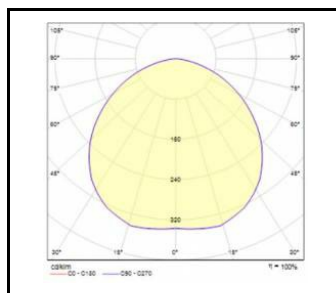

RQ PRM

Card creation date: 09 January 2025

The company reserves the right to make design changes or upgrades in the presented product. Product data sheet does not constitute an offer. * Parameter tolerance is +/- 10%

This product is a subject to electric and electronic waste equipment regulations (WEEE).

Certificate CE - Nr: 322/2023

Lena Lighting S.A.
ul. Kórnicka 52, 63-000 Środa Wielkopolska
tel. +48 61 28 60 333 (Pn-Pt, 8-16), e-mail: hello@lenalighting.pl, www.lenalighting.pl