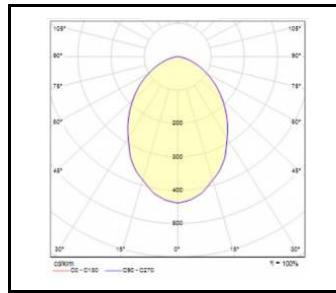

RQ 160 LED PLUS P AW

GENERAL CARD

LUMINOUS INTENSITY DISTRIB. CURVE

RQ Opal