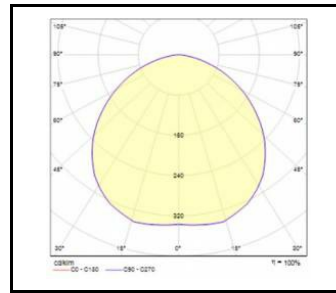

RQ 160 LED PLUS P AW

GENERAL CARD

LUMINOUS INTENSITY DISTRIB. CURVE

RQ MAT

RQ Opal

RQ PRM

RQ 160 LED PLUS P AW

GENERAL CARD