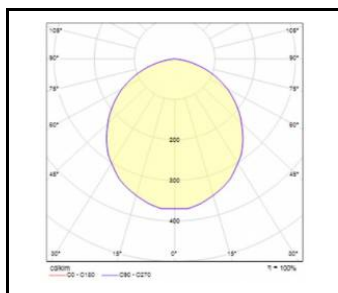

RQ 160 LED PLUS P AW

GENERAL CARD

LUMINOUS INTENSITY DISTRIB. CURVE

RQ MAT