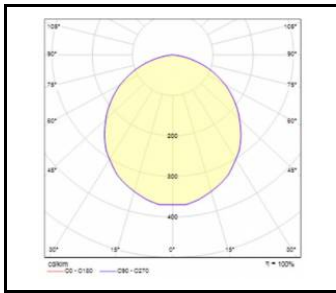

RQ 160 LED PLUS P AW

GENERAL CARD

LUMINOUS INTENSITY DISTRIB. CURVE

RQ MAT