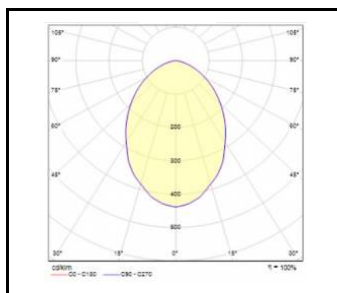

RQ 160 LED PLUS P AW

GENERAL CARD

LUMINOUS INTENSITY DISTRIB. CURVE

RQ Opal

Card creation date: 09 January 2025

The company reserves the right to make design changes or upgrades in the presented product. Product data sheet does not constitute an offer. * Parameter tolerance is +/- 10%

This product is a subject to electric and electronic waste equipment regulations (WEEE).

Certificate CE - Nr: 322/2023

Lena Lighting S.A.
ul. Kórnicka 52, 63-000 Środa Wielkopolska
tel. +48 61 28 60 333 (Pn-Pt, 8-16), e-mail: hello@lenalighting.pl, www.lenalighting.pl