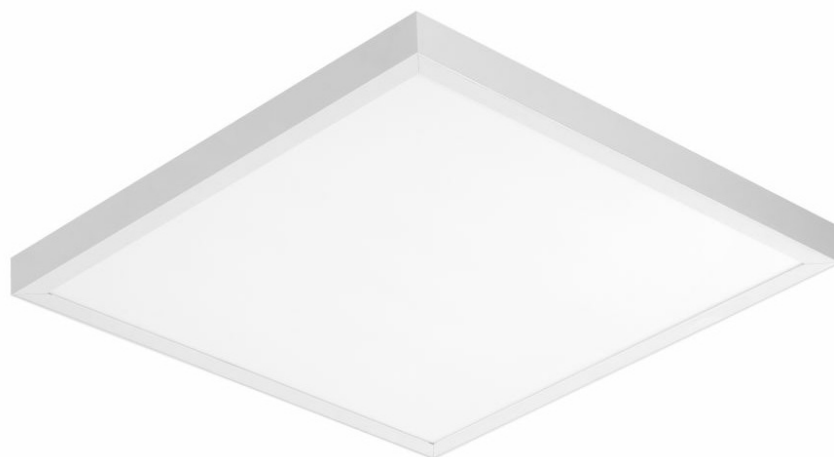

SQ 600 LED AW

GENERAL CARD

TECHNICAL PARAMETERS

Ingress protection:	IP44/IP20
Nominal power [W]:	18.00 - 73.00
Luminous flux [lm]*:	2650 - 10907
Colour rendering index:	>80
SDCM:	≤ 3; ≤ 5
Energy efficiency class:	C; D; E; F
Material of the body:	ABS
Diffuser material:	PS
Diffuser type:	OPAL; PRM
Mounting version:	recessed mounted in modular ceiling possible; surface mounted
Dimensions (H/W/T/S) [mm]:	592/592/44;
CNBOP certificate:	5152/2023

CHARACTERISTICS

SQ 600 LED AW is a new line of square luminaires. The construction, designed from scratch, introduces new solutions ensuring excellent lighting parameters. The body is made of plastic, therefore it is characterized by low weight. The diffuser provides excellent light transmission. The integrated LED module guarantees low power consumption and all the advantages of modern LED light sources.

The luminaire is available in 2 versions:

- with OPAL diffuser - providing soft light;
- with PRM diffuser - with higher luminous efficiency and low glare UGR <19 (18W, 24W, 32W versions).

Available options:

The ingress protection- depends on the method of installation:

- surface mounted - IP20,
- flush-mounted - IP44/20.

APPLICATION

Surface-mounted luminaire with the possibility of flush mounting in modular ceilings and in plasterboard ceilings (using plasterboard recessing kit) is especially recommended for offices, spacious corridors and public spaces.