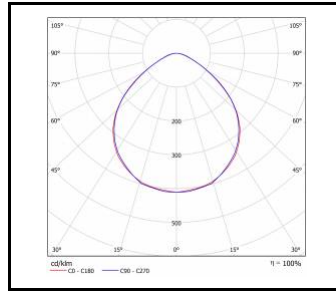

SQ 600 LED PRM

Card creation date: 19 August 2024

The company reserves the right to make design changes or upgrades in the presented product. Product data sheet does not constitute an offer. * Parameter tolerance is +/- 10%

This product is a subject to electric and electronic waste equipment regulations (WEEE).

Certificate CE - Nr: 110/2023

Lena Lighting S.A.
ul. Kórnicka 52, 63-000 Środa Wielkopolska
tel. +48 61 28 60 333 (Pn-Pt, 8-16), e-mail: hello@lenalighting.pl, www.lenalighting.pl