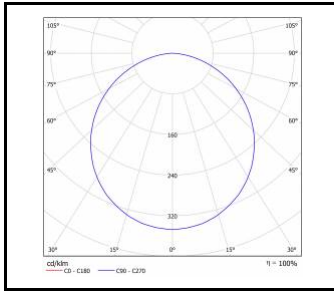

SQ 600 LED AW

GENERAL CARD

73	4000	10907	200	PRM	3	black mat	>> 669651
----	------	-------	-----	-----	---	-----------	---------------------------------

SQ 600 LED AW

GENERAL CARD

LUMINOUS INTENSITY DISTRIB. CURVE