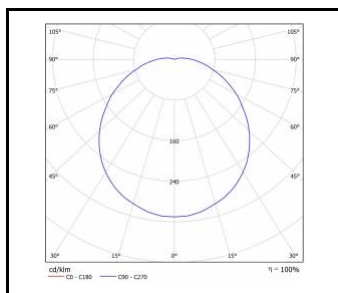

CORAL LED EVO

GENERAL CARD

AVAILABLE VERSIONS

Click index >>, to see details

CORAL LED EVO recessed

Nominal power [W]	Colour temperature [K]	Luminous flux [lm]*	Diffuser type	Motion sensor	Index
9	3000	690	OPAL		>> 223907
9	4000	750	OPAL		>> 223921
9	3000	690	OPAL	yes	>> 223914
9	4000	750	OPAL	yes	>> 223938

CORAL LED EVO

GENERAL CARD

LUMINOUS INTENSITY DISTRIB. CURVE

CORAL LED