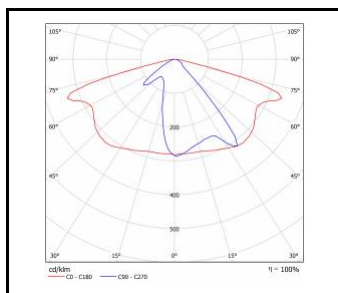

ASTRA LED ALU

GENERAL CARD

LUMINOUS INTENSITY DISTRIB. CURVE

AR1