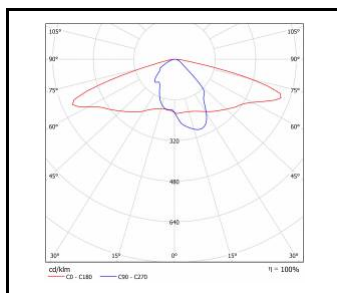

ASTRA LED ALU

GENERAL CARD

LUMINOUS INTENSITY DISTRIB. CURVE

AR2