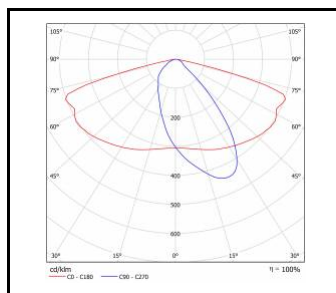

ASTRA LED ALU

GENERAL CARD

LUMINOUS INTENSITY DISTRIB. CURVE

AR3