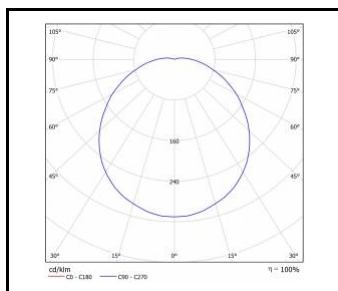

CORAL LED EVO PLUS

GENERAL CARD

AVAILABLE VERSIONS

Click index >>, to see details

CORAL LED EVO PLUS surface

Nominal power [W]	Colour temperature [K]	Luminous flux [lm]*	Diffuser type	Motion sensor	Energy efficiency class	Index
9	3000	740	OPAL		F	>> 223655
9	4000	810	OPAL		F	>> 223679
9	3000	740	OPAL	yes	F	>> 223662
9	4000	810	OPAL	yes	F	>> 223686

CORAL LED EVO PLUS recessed

Nominal power [W]	Colour temperature [K]	Luminous flux [lm]*	Diffuser type	Motion sensor	Energy efficiency class	Index
9	3000	740	OPAL		F	>> 223716
9	4000	810	OPAL		F	>> 223730
9	3000	740	OPAL	yes	G	>> 223723
9	4000	810	OPAL	yes	F	>> 223747

CORAL LED EVO PLUS

GENERAL CARD

LUMINOUS INTENSITY DISTRIB. CURVE

CORAL LED