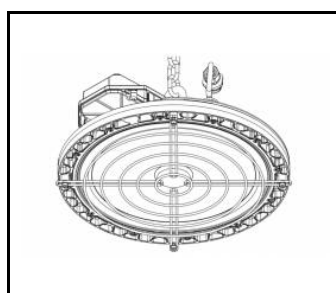

OCULUS LED MINI UGR

GENERAL CARD

ACCESSORIES AVAILABLE

index	Name
967054	OCULUS LED MINI- RCR sensor -complete
967047	OCULUS LED MINI- PIR / RCR DALI sensor complete
561399	OCULUS LED MINI- safety net kit
561382	OCULUS LED- safety net kit
964886	OCULUS LED - universal handle-lack of compatibility with Dali version 294W
964893	OCULUS LED - surface mounting handle-lack of compatibility with Dali version 294W
WSEL438	Remote control for motion sensor HD01R
WSEL415	WSEL415 Remote control for - PIR sensor

OCULUS LED MINI- RCR sensor - complete (967054)

OCULUS LED MINI- PIR / RCR DALI sensor complete (967047)

OCULUS LED MINI- safety net kit (561399)

OCULUS LED- safety net kit (561382)

OCULUS LED - universal handle-lack of compatibility with Dali version 294W (964886)