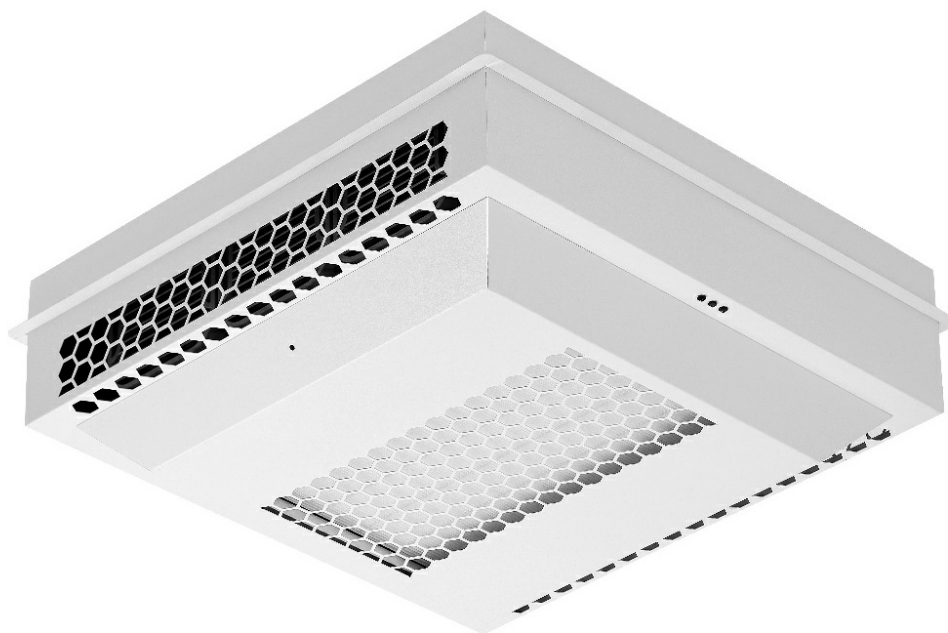

# UV-C STERILON SQUARE HEPA 2 PP 144W

GENERAL CARD

## TECHNICAL PARAMETERS

Nominal power [W]:	178.00
Total power consumption [W]:	160.00
Air flow [m <sup>3</sup> / h]:	150.00; 220.00
Service life of the UV-C radiation source [h]:	9000.00
Supply voltage [V]:	220 - 240
Frequency [Hz]:	50 - 60
Electrical protection class:	I
Light colour:	violet
Material of the body:	Steel
Colour of the body:	RAL 9016
Mounting version:	recessed
Dimensions (H/W/T/S) [mm]:	620/620/219;

## CHARACTERISTICS

UV-C STERILON SQUARE HEPA 2 PP 144W flow luminaires emitting ultraviolet (UV-C) light are one of the most effective devices capable of removing viruses, bacteria, mold from the surface or destroying the DNA or RNA of any exposed microorganisms. The luminaires are dedicated to ceiling mounting (flush-mounted installation).

- Air-flow disinfection function
- Type of light: UV-C ultraviolet
- Steel body, powder-coated in white
- Light source lifespan: 9000 h
- The maximum area (cubic capacity) of a room to be flow disinfected is approx. 50 m<sup>2</sup> (~ 150 m<sup>3</sup>) for HEPA filter H13 with carbon filter / approx. 75m<sup>2</sup> (~ 220 m<sup>3</sup>) for F7 with carbon filter
- HEPA filter H13 and carbon filter (reusable) or F7 filter and carbon filter (reusable)
- Possibility to reset the operating time counter
- The luminaire is equipped with a LED operating time counter used for indicating the consumption of UV-C fluorescent lamps
- Accessories: ENOCEAN Bluetooth Switch (for lamp versions with Bluetooth)