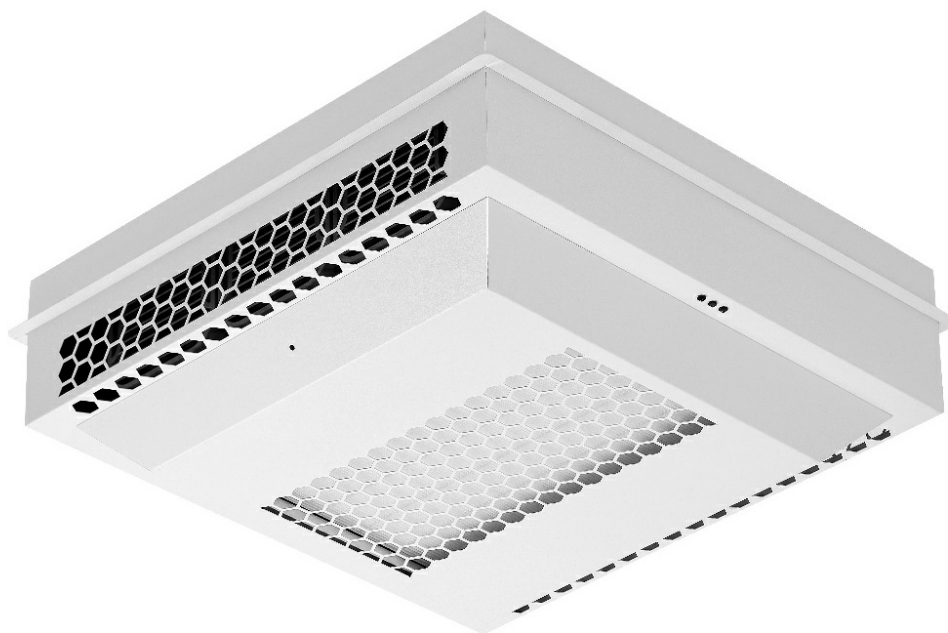

UV-C STERILON SQUARE HEPA 2 PP 144W

GENERAL CARD

TECHNICAL PARAMETERS

Nominal power [W]:	178.00
Total power consumption [W]:	160.00
Air flow [m3 / h]:	150.00; 220.00
Service life of the UV-C radiation source [h]:	9000.00
Supply voltage [V]:	220 - 240
Frequency [Hz]:	50 - 60
Electrical protection class:	I
Light colour:	violet
Material of the body:	Steel
Colour of the body:	RAL 9016
Mounting version:	recessed
Dimensions (H/W/T/S) [mm]:	620/620/219;

CHARACTERISTICS

UV-C STERILON SQUARE HEPA 2 PP 144W flow luminaires emitting ultraviolet (UV-C) light are one of the most effective devices capable of removing viruses, bacteria, mold from the surface or destroying the DNA or RNA of any exposed microorganisms. The luminaires are dedicated to ceiling mounting (flush-mounted installation).

- Air-flow disinfection function
- Type of light: UV-C ultraviolet
- Steel body, powder-coated in white
- Light source lifespan: 9000 h
- The maximum area (cubic capacity) of a room to be flow disinfected is approx. 50 m² (~ 150 m³) for HEPA filter H13 with carbon filter / approx. 75m² (~ 220 m³) for F7 with carbon filter
- HEPA filter H13 and carbon filter (reusable) or F7 filter and carbon filter (reusable)
- Possibility to reset the operating time counter
- The luminaire is equipped with a LED operating time counter used for indicating the consumption of UV-C fluorescent lamps
- Accessories: ENOCEAN Bluetooth Switch (for lamp versions with Bluetooth)