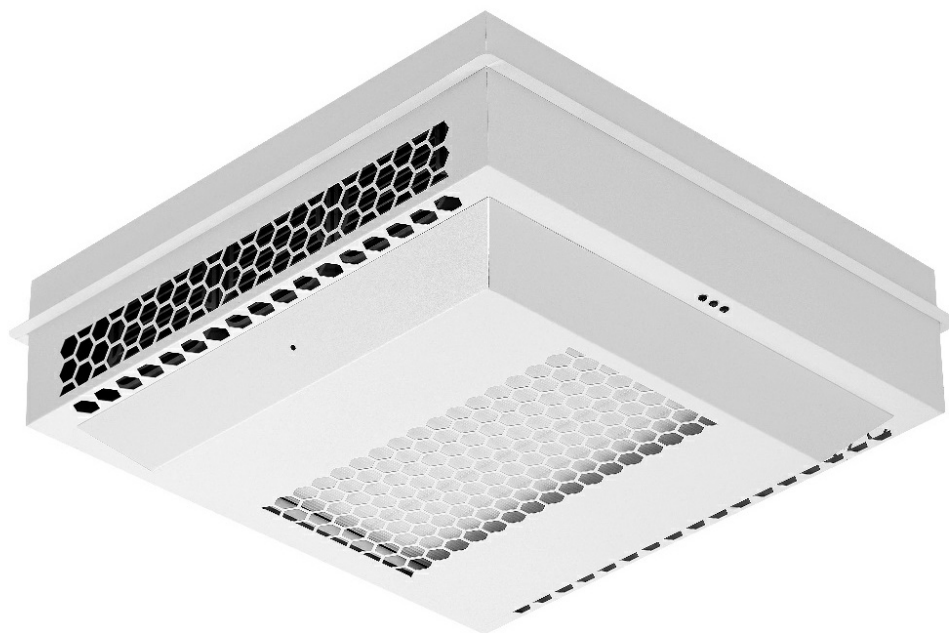

UV-C STERILON SQUARE HEPA 2 PP 144W

GENERAL CARD

TECHNICAL PARAMETERS

Nominal power [W]:	178.00
Total power consumption [W]:	160.00
Air flow [m3 / h]:	150.00; 220.00
Service life of the UV-C radiation source [h]:	9000.00
Supply voltage [V]:	220 - 240
Frequency [Hz]:	50 - 60
Electrical protection class:	I
Light colour:	violet
Material of the body:	Steel
Colour of the body:	RAL 9016
Mounting version:	recessed
Dimensions (H/W/T/S) [mm]:	620/620/219;

CHARACTERISTICS

UV-C STERILON SQUARE HEPA 2 PP 144W flow luminaires emitting ultraviolet (UV-C) light are one of the most effective devices capable of removing viruses, bacteria, mold from the surface or destroying the DNA or RNA of any exposed microorganisms. The luminaires are dedicated to ceiling mounting (flush-mounted installation).

- Air-flow disinfection function
- Type of light: UV-C ultraviolet
- Steel body, powder-coated in white
- Light source lifespan: 9000 h
- The maximum area (cubic capacity) of a room to be flow disinfected is approx. 50 m² (~ 150 m³) for HEPA filter H13 with carbon filter / approx. 75m² (~ 220 m³) for F7 with carbon filter
- HEPA filter H13 and carbon filter (reusable) or F7 filter and carbon filter (reusable)
- Possibility to reset the operating time counter
- The luminaire is equipped with a LED operating time counter used for indicating the consumption of UV-C fluorescent lamps
- Accessories: ENOCEAN Bluetooth Switch (for lamp versions with Bluetooth)