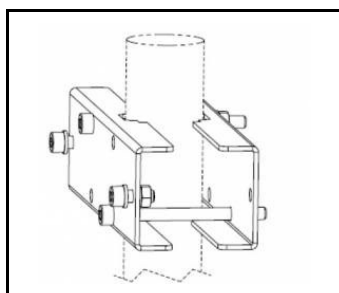

QUEST 2 LED M/L Pole holder (567728)