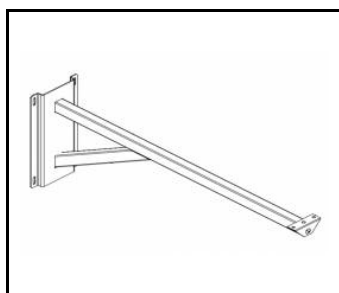

QUEST 2 LED M - ramka p/t (699993)

QUEST 2 LED L - ramka p/t (699986)

QUEST 2 LED L Siatka ochronna RAL7016 (699962)

QUEST 2 LED M Siatka ochronna RAL7016 (699979)

QUEST 2 LED M/L Uchwyt do słupa (567728)