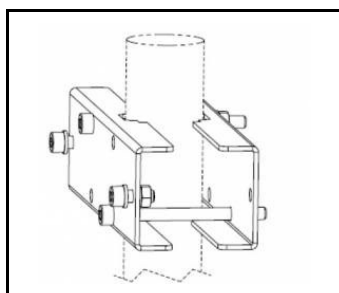

QUEST 2 LED M - ramka p/t (699993)

QUEST 2 LED L - ramka p/t (699986)

QUEST 2 LED L Siatka ochronna RAL7016 (699962)

QUEST 2 LED M Siatka ochronna RAL7016 (699979)

QUEST 2 LED M/L Uchwyt do słupa (567728)