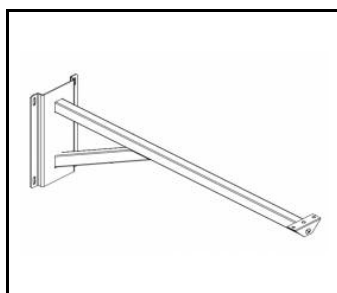

QUEST 2 LED M - ramka p/t (699993)

QUEST 2 LED L - ramka p/t (699986)

QUEST 2 LED L Siatka ochronna RAL7016 (699962)

QUEST 2 LED M Siatka ochronna RAL7016 (699979)

QUEST 2 LED M/L Uchwyt do słupa (567728)