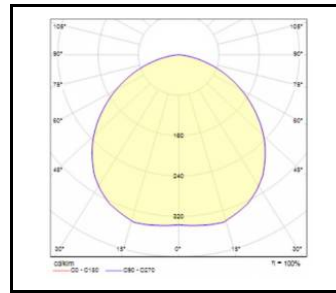

SQ 160 LED PLUS N

GENERAL CARD

LUMINOUS INTENSITY DISTRIB. CURVE

SQ MAT

SQ OPAL

SQ PRM

SQ 160 LED PLUS N

GENERAL CARD