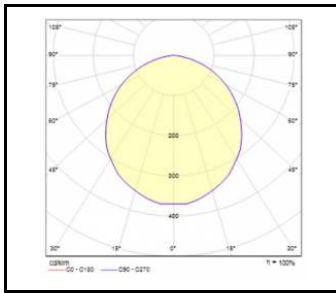

SQ 160 LED PLUS N

GENERAL CARD

LUMINOUS INTENSITY DISTRIB. CURVE

SQ MAT