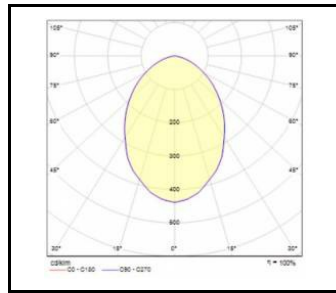

Nominal power [W]	Colour temperature [K]	Luminous flux [lm]*	Diffuser type	Beam angle [°]	DIMM DALI	Emergency lighting [h]	Index
17	3000	1700	matt	110			>> 572340
17	3000	1700	matt	110	yes		>> 572364
17	3000	1700	matt	110		3	>> 572357
17	4000	1800	matt	110		3	>> 572265
17	4000	1800	matt	110			>> 572258
17	4000	1800	matt	110	yes		>> 572272
17	3000	1900	OPAL	75			>> 572401
17	3000	1900	OPAL	75		3	>> 572418
17	3000	1900	OPAL	75	yes		>> 572425
17	4000	2050	OPAL	75			>> 572319
17	4000	2050	OPAL	75	yes		>> 572333
17	4000	2050	OPAL	75		3	>> 572326
17	3000	2100	PRM	115		3	>> 572388
17	3000	2100	PRM	115			>> 572371
17	3000	2100	PRM	115	yes		>> 572395
17	4000	2200	PRM	115		3	>> 572296
17	4000	2200	PRM	115			>> 572289
17	4000	2200	PRM	115	yes		>> 572302

SQ 160 LED PLUS N

GENERAL CARD

LUMINOUS INTENSITY DISTRIB. CURVE

SQ MAT

SQ OPAL

SQ PRM

SQ 160 LED PLUS N

GENERAL CARD