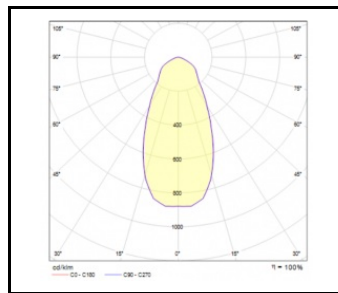

OCULUS LED MINI

GENERAL CARD

LUMINOUS INTENSITY DISTRIB. CURVE

55D