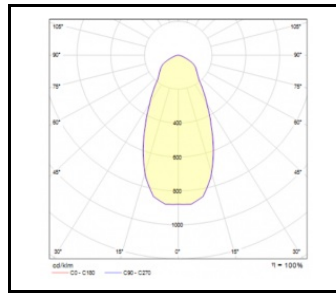

OCULUS LED MINI

GENERAL CARD

LUMINOUS INTENSITY DISTRIB. CURVE

55D