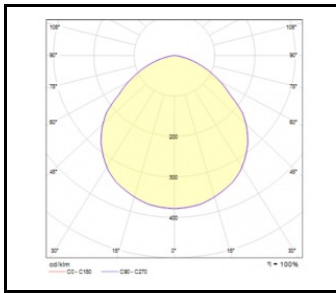

OCULUS LED MINI

GENERAL CARD

LUMINOUS INTENSITY DISTRIB. CURVE

105D