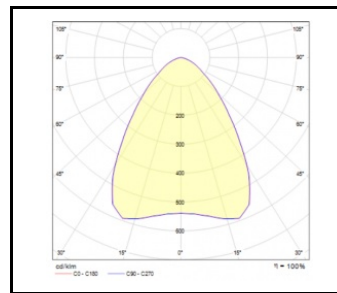

OCULUS LED MINI 143W

| Rated power of the luminaire [W]* | Colour temperature [K] | Luminous flux [lm]* | Beam angle [°] | Diffuser material | DIMM DALI | Energy efficiency class | Dimensions (H/W/T/S) [mm] | Index |
|-----------------------------------|------------------------|---------------------|----------------|-------------------|-----------|-------------------------|---------------------------|---------------------------------|
| 143 | 4000 | 20500 | 55 | PC | | C | 107/320 | >> 967696 |
| 143 | 4000 | 20500 | 55 | PC | yes | C | 107/320 | >> 967542 |
| 143 | 4000 | 20500 | 75 | PC | | C | 107/320 | >> 967702 |
| 143 | 4000 | 20500 | 75 | PC | yes | C | 107/320 | >> 967559 |
| 143 | 4000 | 21200 | 105 | PC | | C | 107/320 | >> 967719 |
| 143 | 4000 | 21200 | 105 | PC | yes | C | 107/320 | >> 967566 |

OCULUS LED MINI 148W

| Rated power of the luminaire [W]* | Colour temperature [K] | Luminous flux [lm]* | Beam angle [°] | Diffuser material | DIMM DALI | Energy efficiency class | Dimensions (H/W/T/S) [mm] | Index |
|-----------------------------------|------------------------|---------------------|----------------|-------------------|-----------|-------------------------|---------------------------|---------------------------------|
| 148 | 4000 | 22600 | 105 | tempered glass | | C | 107/320 | >> 967962 |
| 148 | 4000 | 23000 | 55 | PC | | C | 107/320 | >> 967931 |
| 148 | 4000 | 23000 | 55 | PC | yes | C | 107/320 | >> 967450 |
| 148 | 4000 | 23000 | 75 | PC | | C | 107/320 | >> 967948 |
| 148 | 4000 | 23000 | 75 | PC | yes | C | 107/320 | >> 967467 |
| 148 | 4000 | 23800 | 105 | PC | | B | 107/320 | >> 967955 |
| 148 | 4000 | 23800 | 105 | PC | yes | B | 107/320 | >> 967474 |

OCULUS LED MINI

GENERAL CARD

LUMINOUS INTENSITY DISTRIB. CURVE

105D

55D

75D

OCULUS LED MINI

GENERAL CARD