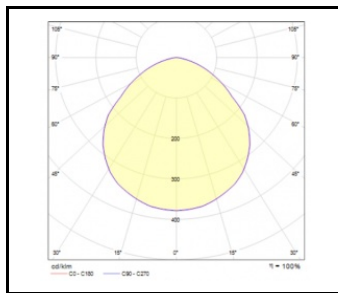

OCULUS LED MINI

GENERAL CARD

LUMINOUS INTENSITY DISTRIB. CURVE

105D