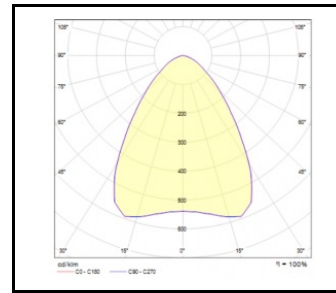

OCULUS LED MINI

GENERAL CARD

LUMINOUS INTENSITY DISTRIB. CURVE

75D