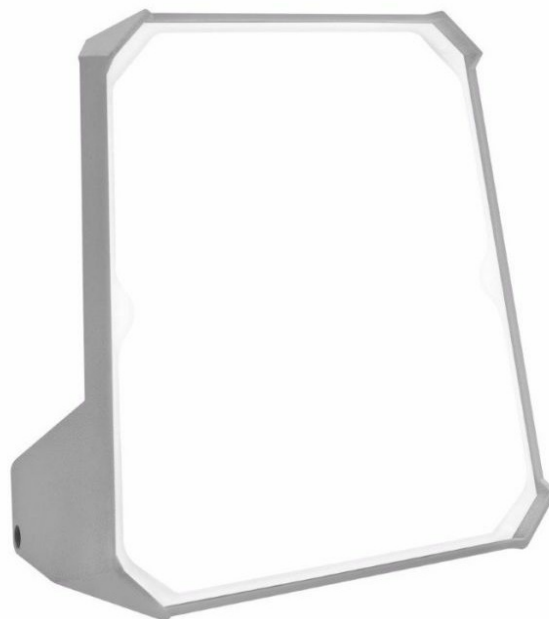

MAGNUM FUTURE LED XS BASIC

GENERAL CARD

TECHNICAL PARAMETERS

Ingress protection:	IP54
Impact resistance:	IK10
Nominal power [W]:	20.00
Colour temperature [K]:	4000
Luminous flux [lm]*:	1600
Supply voltage [V]:	220-240
Electrical protection class:	II
Material of the body:	PP
Colour of the body:	grey
Diffuser material:	PC
Diffuser type:	frozen
Dimensions (H/W/T/S) [mm]:	192/193/123;
Energy efficiency class:	F

CHARACTERISTICS

Compact and light LED floodlight for professional use. It provides uniform and stable directional lighting. Made of impact-resistant polipropylen (PP). Anti-glare diffuser which, despite the matt surface, transmits up to 80% of the light emitted by the diodes. The smaller size and compact design make it convenient to transport. It is equipped with a movable, multi-position arm also acting as a hook. Multi-purpose mounting bracket included.

It can be mounted on a Future Stand, significantly increasing the range and comfort of use.

APPLICATION

It can be used as a workplace luminaire to illuminate workplaces and construction sites. The smaller size and compact design make it more convenient to transport. The luminaire is designed for outdoor use, industrial applications or other applications where the lighting standards allow CRI <80.