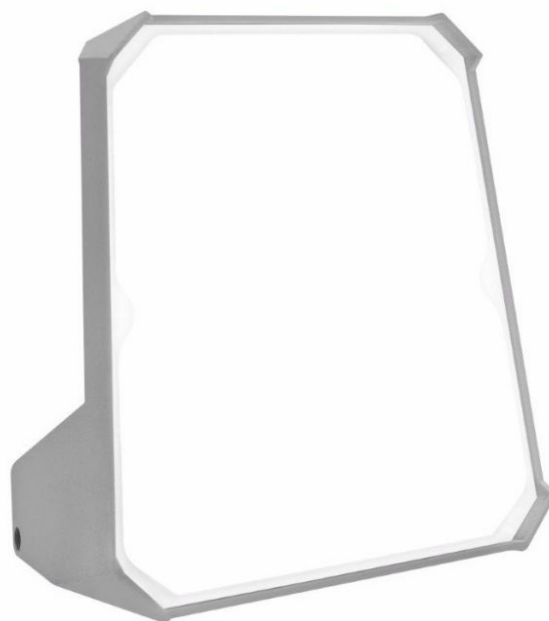

MAGNUM FUTURE LED XS BASIC

GENERAL CARD

TECHNICAL PARAMETERS

Ingress protection:	IP54
Impact resistance:	IK10
Nominal power [W]:	20.00
Colour temperature [K]:	4000
Luminous flux [lm]*:	1600
Supply voltage [V]:	220-240
Electrical protection class:	II
Material of the body:	PP
Colour of the body:	grey
Diffuser material:	PC
Diffuser type:	frozen
Dimensions (H/W/T/S) [mm]:	192/193/123;
Energy efficiency class:	F

CHARACTERISTICS

Compact and light LED floodlight for professional use. It provides uniform and stable directional lighting. Made of impact-resistant polipropylene (PP). Anti-glare diffuser which, despite the matt surface, transmits up to 80% of the light emitted by the diodes. The smaller size and compact design make it convenient to transport. It is equipped with a movable, multi-position arm also acting as a hook. Multi-purpose mounting bracket included.

It can be mounted on a Future Stand, significantly increasing the range and comfort of use.

APPLICATION

It can be used as a workplace luminaire to illuminate workplaces and construction sites. The smaller size and compact design make it more convenient to transport. The luminaire is designed for outdoor use, industrial applications or other applications where the lighting standards allow CRI <80.