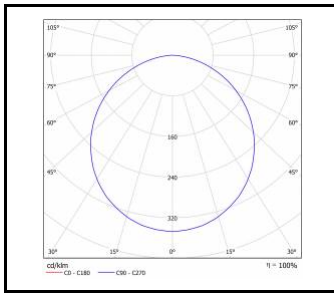

SQ 600 LED

GENERAL CARD

LUMINOUS INTENSITY DISTRIB. CURVE

SQ 600 LED OPAL