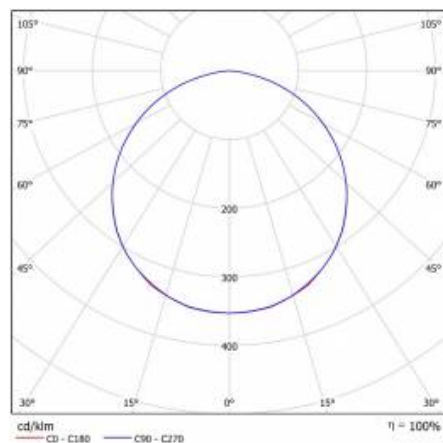

TECHNICAL PARAMETERS TABLE

Index:	630293	Ingress protection:	IP20
Light source:	LED module	Mounting version:	suspended
Nominal power [W]:	50	Working temperature [°C]:	from -20 to +35
Rated power of the luminaire [W]:	52.60	Cable length [m]:	1
Supply voltage [V]:	220-240	Net weight [kg]:	5.200
Frequency [Hz]:	50 - 60	EAN:	5905963630293
Luminous flux [lm]:	5450	Category type:	louvres
Luminous efficacy [lm/W]:	103	CE certificate:	362/2023
Energy efficiency class:	E	SDCM:	≤ 3
Electrical protection class:	II	Power factor:	0.95
Colour temperature [K]:	3000	PZH certificate:	B-BK-60212-0070/20 B-BK-60212-0042/20
Colour rendering index:	>80	LED lifespan L70B50 [h]:	115000
Beam angle [°]:	120	LED lifespan L80B20 [h]:	72000
Diffuser material:	PS	Manual:	Download PDF
Material of the body:	ABS	LED lifespan L90B10 [h]:	35000
Colour of the body:	white	ETIM class:	EC001743
Dimensions (H/W/T/S) [mm]:	1195/250/69	Photobiological safety:	Risk Group 1 (no photobiological hazard under normal behavioral limitation)
Mounting dimensions [mm]:	980	Warranty [years]:	5

LIGHT CURVES

Card creation date: 30 April 2021

The company reserves the right to make design changes or upgrades in the presented product. Product data sheet does not constitute an offer. * Parameter tolerance is +/- 10%

This product is a subject to electric and electronic waste equipment regulations (WEEE).

Certificate CE - Nr: 362/2023

Lena Lighting S.A.
ul. Kórnicka 52, 63-000 Środa Wielkopolska
tel. +48 61 28 60 333 (Pn-Pt, 8-16), e-mail: hello@lenalighting.pl, www.lenalighting.pl