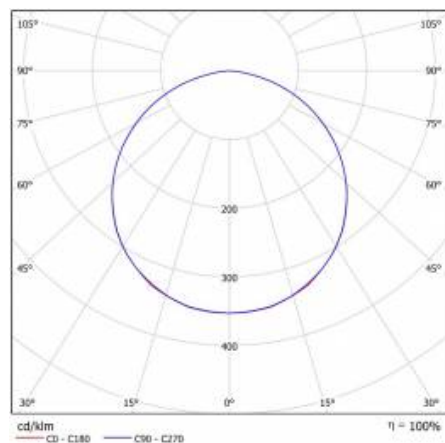

TECHNICAL PARAMETERS TABLE

Index:	630255	Ingress protection:	IP20
Light source:	LED module	Mounting version:	suspended
Nominal power [W]:	44	Working temperature [°C]:	from -20 to +35
Rated power of the luminaire [W]:	46.10	Cable length [m]:	1
Supply voltage [V]:	220-240	Net weight [kg]:	5.200
Frequency [Hz]:	50 - 60	EAN:	5905963630255
Luminous flux [lm]:	4750	Category type:	louvres
Luminous efficacy [lm/W]:	103	CE certificate:	362/2023
Energy efficiency class:	E	SDCM:	≤ 3
Electrical protection class:	II	Power factor:	0.95
Colour temperature [K]:	3000	PZH certificate:	B-BK-60212-0070/20 B-BK-60212-0042/20
Colour rendering index:	>80	LED lifespan L70B50 [h]:	125000
Beam angle [°]:	120	LED lifespan L80B20 [h]:	82000
Diffuser material:	PS	Manual:	Download PDF
Material of the body:	ABS	LED lifespan L90B10 [h]:	40000
Colour of the body:	white	ETIM class:	EC001743
Dimensions (H/W/T/S) [mm]:	1195/250/69	Photobiological safety:	Risk Group 1 (no photobiological hazard under normal behavioral limitation)
Mounting dimensions [mm]:	980	Warranty [years]:	5

LIGHT CURVES

Card creation date: 31 March 2021

The company reserves the right to make design changes or upgrades in the presented product. Product data sheet does not constitute an offer. * Parameter tolerance is +/- 10%

This product is a subject to electric and electronic waste equipment regulations (WEEE).

Certificate CE - Nr: 362/2023

Lena Lighting S.A.
ul. Kórnicka 52, 63-000 Środa Wielkopolska
tel. +48 61 28 60 333 (Pn-Pt, 8-16), e-mail: hello@lenalighting.pl, www.lenalighting.pl