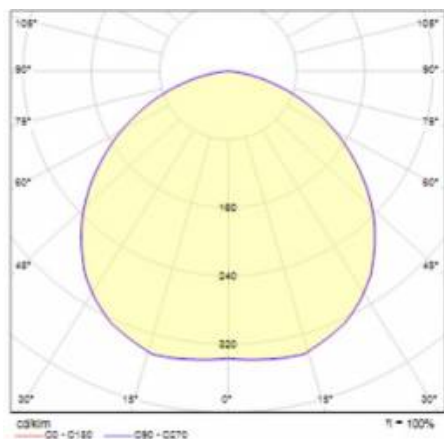

SQ 160 LED PLUS N 2100LM 830 IP33 II CL. AW3H PRM (17W)

DETAILED CARD

TECHNICAL PARAMETERS TABLE

Index:	572388	Colour of the body:	white
EAN:	5905963572388	Dimensions (H/W/T/S) [mm]:	162/162/86
Nominal power [W]:	17	Mounting dimensions [mm]:	113,5
Supply voltage [V]:	220 - 240	Impact resistance:	IK08
Frequency [Hz]:	50 - 60	Ingress protection:	IP33
Luminous flux [lm]:	2100	Mounting version:	surface
Luminous efficacy [lm/W]:	112	Working temperature [°C]:	-20 do +35
Energy efficiency class:	E	Emergency lighting [h]:	3
Electrical protection class:	II	Net weight [kg]:	1.100
Colour temperature [K]:	3000	Warranty [years]:	2 / 0,5 (battery)
Colour rendering index:	>80	Category type:	downlights
SDCM:	≤ 3	LED lifespan L70B50 [h]:	132000
Power factor:	0.99	LED lifespan L80B20 [h]:	84000
Beam angle [°]:	115	LED lifespan L90B10 [h]:	42000
Diffuser material:	PC	CE certificate:	13/2024
Diffuser type:	PRM	Manual:	Download PDF
Material of the body:	ABS		

LIGHT CURVES