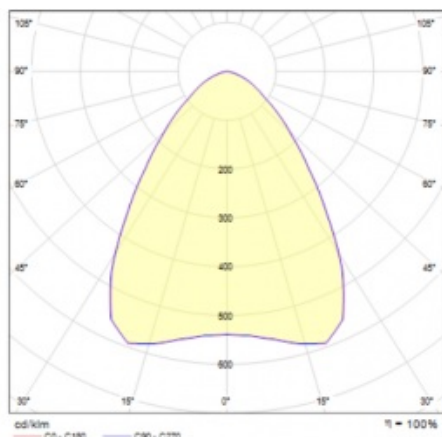

OCULUS LED MINI DALI 20500LM 840 IP66 I 75D SP10KV 143W

DETAILED CARD

TECHNICAL PARAMETERS TABLE

Index:	967559	Impact resistance:	IK08
Light source:	LED	Ingress protection:	IP66
Nominal power [W]:	141	Mounting version:	surface, suspended
Rated power of the luminaire [W]:	143	Cable length [m]:	0.30
Supply voltage [V]:	220 - 240	Dimensions of single box [mm]:	140/350/350
Frequency [Hz]:	50 - 60	Net weight of the luminaire [kg]:	2.430
Luminous flux [lm]:	20500	Warranty [years]:	5
Luminous efficacy [lm/W]:	143	AC voltage range [V]:	198 – 264
Energy efficiency class:	C	DC voltage range [V]:	170 – 280
Electrical protection class:	I	DIMM DALI:	yes
Colour temperature [K]:	4000	LED lifespan L70B50 [h]:	107000
Colour rendering index:	>80	LED lifespan L80B20 [h]:	65000
SDCM:	≤ 3	LED lifespan L90B10 [h]:	32000
Power factor:	0.95	Working temperature [°C]:	from -25 to +50
Beam angle [°]:	75	Category type:	high-bay and low-bay
Surge protection [kV]:	10	Photobiological safety:	Risk Group 1 (no photobiological hazard under normal behavioral limitation)
Diffuser material:	PC	ETIM class:	EC001716
Diffuser type:	transparent	The number of implement units:	2
Diffuser colour:	transparent	Warranty [years]:	5
Material of the body:	powder coated aluminium	CE certificate:	156/2023
Colour of the body:	grey	PZH certificate:	B-BK-60212-0481/21
Dimensions (H/W/T/S) [mm]:	107/320	Manual:	Download PDF

LIGHT CURVES