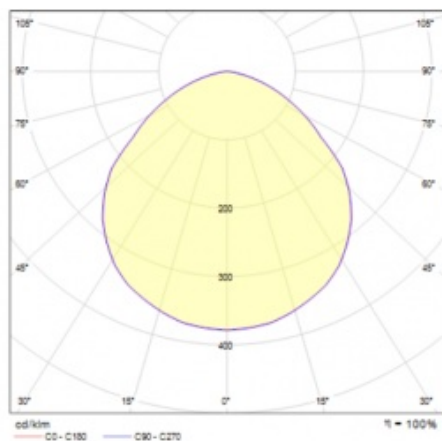

OCULUS LED MINI DALI 15900LM 840 IP66 I 105D SP10KV 103W

DETAILED CARD

TECHNICAL PARAMETERS TABLE

Index:	967535	Impact resistance:	IK08
Light source:	LED	Ingress protection:	IP66
Nominal power [W]:	101	Mounting version:	surface, suspended
Rated power of the luminaire [W]:	103	Cable length [m]:	0.30
Supply voltage [V]:	220 - 240	Dimensions of single box [mm]:	140/350/350
Frequency [Hz]:	50 - 60	Net weight [kg]:	2.330
Luminous flux [lm]:	15900	Warranty [years]:	5
Luminous efficacy [lm/W]:	154	AC voltage range [V]:	198 – 264
Energy efficiency class:	C	DC voltage range [V]:	190 – 280
Electrical protection class:	I	DIMM DALI:	yes
Colour temperature [K]:	4000	LED lifespan L70B50 [h]:	107000
Colour rendering index:	>80	LED lifespan L80B20 [h]:	65000
SDCM:	≤ 3	LED lifespan L90B10 [h]:	32000
Power factor:	0.95	Working temperature [°C]:	from -30 to +35
Beam angle [°]:	105	Category type:	high-bay and low-bay
Surge protection [kV]:	10	Photobiological safety:	Risk Group 1 (no photobiological hazard under normal behavioral limitation)
Diffuser material:	PC	ETIM class:	EC001716
Diffuser type:	transparent	The number of implement units:	1
Diffuser colour:	transparent	Warranty [years]:	5
Material of the body:	powder coated aluminium	CE certificate:	156/2023
Colour of the body:	grey	PZH certificate:	B-BK-60212-0481/21
Dimensions (H/W/T/S) [mm]:	107/320	Manual:	Download PDF

LIGHT CURVES