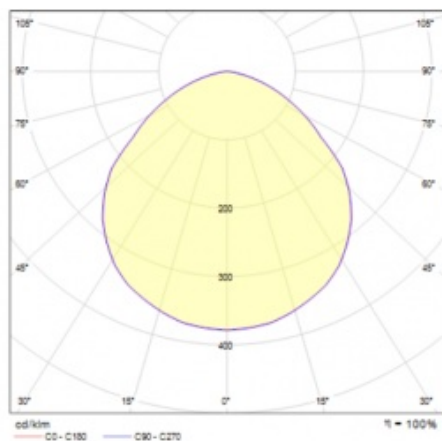

OCULUS LED MINI DALI 11700LM 840 IP66 I 105D SP10KV 73W

DETAILED CARD

TECHNICAL PARAMETERS TABLE

Index:	967504	Impact resistance:	IK08
Light source:	LED	Ingress protection:	IP66
Nominal power [W]:	73	Mounting version:	surface, suspended
Rated power of the luminaire [W]:	73	Cable length [m]:	0.30
Supply voltage [V]:	220 - 240	Dimensions of single box [mm]:	140/350/350
Frequency [Hz]:	50 - 60	Net weight of the luminaire [kg]:	2.330
Luminous flux [lm]:	11700	Warranty [years]:	5
Luminous efficacy [lm/W]:	160	AC voltage range [V]:	198 – 264
Energy efficiency class:	B	DC voltage range [V]:	170 – 280
Electrical protection class:	I	DIMM DALI:	yes
Colour temperature [K]:	4000	LED lifespan L70B50 [h]:	107000
Colour rendering index:	>80	LED lifespan L80B20 [h]:	65000
SDCM:	≤ 3	LED lifespan L90B10 [h]:	32000
Power factor:	0.98	Working temperature [°C]:	from -25 to +55
Beam angle [°]:	105	Category type:	high-bay and low-bay
Surge protection [kV]:	10	Photobiological safety:	Risk Group 1 (no photobiological hazard under normal behavioral limitation)
Diffuser material:	PC	ETIM class:	EC001716
Diffuser type:	transparent	The number of implement units:	1
Diffuser colour:	transparent	Warranty [years]:	5
Material of the body:	powder coated aluminium	CE certificate:	156/2023
Colour of the body:	grey	PZH certificate:	B-BK-60212-0481/21
Dimensions (H/W/T/S) [mm]:	107/320	Manual:	Download PDF

LIGHT CURVES