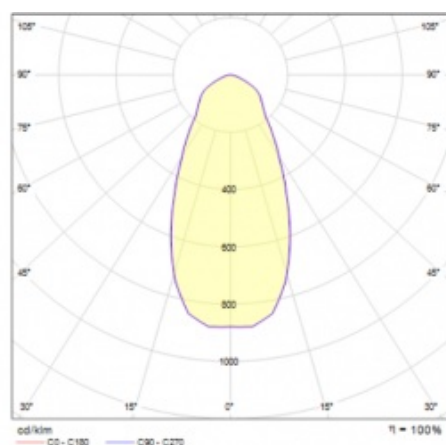

OCULUS LED MINI 20700LM 840 IP66 I 55D SP10KV 128W

DETAILED CARD

TECHNICAL PARAMETERS TABLE

Index:	967863	Impact resistance:	IK08
Light source:	LED	Ingress protection:	IP66
Nominal power [W]:	126	Mounting version:	surface, suspended
Rated power of the luminaire [W]:	128	Cable length [m]:	0.30
Supply voltage [V]:	220 - 240	Dimensions of single box [mm]:	140/350/350
Frequency [Hz]:	50 - 60	Net weight [kg]:	2.330
Luminous flux [lm]:	20700	Warranty [years]:	5
Luminous efficacy [lm/W]:	162	AC voltage range [V]:	198 – 264
Energy efficiency class:	B	DC voltage range [V]:	176 – 280
Electrical protection class:	I	LED lifespan L70B50 [h]:	107000
Colour temperature [K]:	4000	LED lifespan L80B20 [h]:	65000
Colour rendering index:	>80	LED lifespan L90B10 [h]:	32000
SDCM:	≤ 3	Working temperature [°C]:	from -25 to +50
Power factor:	0.95	Category type:	high-bay and low-bay
Beam angle [°]:	55	Photobiological safety:	Risk Group 1 (no photobiological hazard under normal behavioral limitation)
Surge protection [kV]:	10	ETIM class:	EC001716
Diffuser material:	PC	The number of implement units:	1
Diffuser type:	transparent	Warranty [years]:	5
Diffuser colour:	transparent	CE certificate:	156/2023
Material of the body:	powder coated aluminium	PZH certificate:	B-BK-60212-0481/21
Colour of the body:	grey	Manual:	Download PDF
Dimensions (H/W/T/S) [mm]:	107/320		

LIGHT CURVES