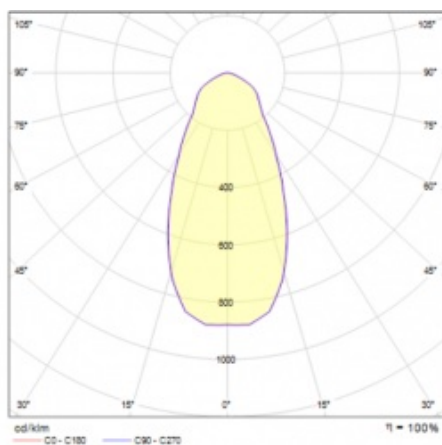

OCULUS LED MINI 16600LM 840 IP66 I 55D SP10KV 106W

DETAILED CARD

TECHNICAL PARAMETERS TABLE

Index:	967795	Impact resistance:	IK08
Light source:	LED	Ingress protection:	IP66
Nominal power [W]:	104	Mounting version:	surface, suspended
Rated power of the luminaire [W]:	106	Cable length [m]:	0.30
Supply voltage [V]:	220 - 240	Dimensions of single box [mm]:	140/350/350
Frequency [Hz]:	50 - 60	Net weight of the luminaire [kg]:	2.330
Luminous flux [lm]:	16600	Warranty [years]:	5
Luminous efficacy [lm/W]:	157	AC voltage range [V]:	198 – 264
Energy efficiency class:	C	DC voltage range [V]:	176 – 280
Electrical protection class:	I	LED lifespan L70B50 [h]:	107000
Colour temperature [K]:	4000	LED lifespan L80B20 [h]:	65000
Colour rendering index:	>80	LED lifespan L90B10 [h]:	32000
SDCM:	≤ 3	Working temperature [°C]:	from -25 to +55
Power factor:	0.95	Category type:	high-bay and low-bay
Beam angle [°]:	55	Photobiological safety:	Risk Group 1 (no photobiological hazard under normal behavioral limitation)
Surge protection [kV]:	10	ETIM class:	EC001716
Diffuser material:	PC	The number of implement units:	1
Diffuser type:	transparent	Warranty [years]:	5
Diffuser colour:	transparent	CE certificate:	156/2023
Material of the body:	powder coated aluminium	PZH certificate:	B-BK-60212-0481/21
Colour of the body:	grey	Manual:	Download PDF
Dimensions (H/W/T/S) [mm]:	107/320		

LIGHT CURVES