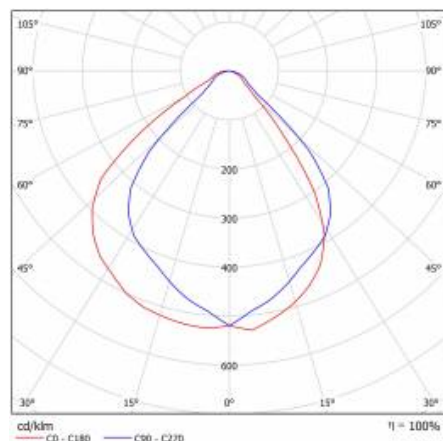

TERRA 2 LED N TAB 1160X120MM 15ST 4200LM 840 WHITE GLOSSY (36W)

DETAILED CARD

TECHNICAL PARAMETERS TABLE

Index:	226335	Dimensions (H/W/T/S) [mm]:	1160/120/36
Light source:	LED module	Ingress protection:	IP20
Nominal power [W]:	36	Mounting version:	surface
Rated power of the luminaire [W]:	40	Working temperature [°C]:	from -20 to +35
Supply voltage [V]:	220-240	Warranty [years]:	5
Luminous flux [lm]:	4200	CE certificate:	354/2023
Luminous efficacy [lm/W]:	106	Category type:	louvres
Energy efficiency class:	E	Category of application:	commercial facilities, educational institutions
Electrical protection class:	II	Version:	asymmetric
Colour temperature [K]:	4000	AC voltage range [V]:	220 - 240
Colour rendering index:	>80	LED lifespan L70B50 [h]:	132000
SDCM:	≤ 3	LED lifespan L80B20 [h]:	84000
Power factor:	0.96	LED lifespan L90B10 [h]:	42000
Optics:	HE	Photobiological safety:	Risk Group 1 (no photobiological hazard under normal behavioral limitation)
Material of the body:	powder coated steel	Warranty [years]:	5
Colour of the body:	white gloss	Manual:	Download PDF

LIGHT CURVES

Card creation date: 13 August 2020

The company reserves the right to make design changes or upgrades in the presented product. Product data sheet does not constitute an offer. * Parameter tolerance is +/- 10%

This product is a subject to electric and electronic waste equipment regulations (WEEE).

Certificate CE - Nr: 354/2023

Lena Lighting S.A.
ul. Kórnicka 52, 63-000 Środa Wielkopolska
tel. +48 61 28 60 333 (Pn-Pt, 8-16), e-mail: hello@lenalighting.pl, www.lenalighting.pl