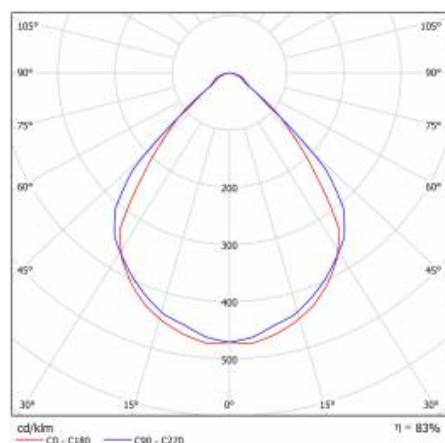

TERRA 2 LED N 595X595MM X4 840 WHITE MAT (MULTIWATT 24-36W)

DETAILED CARD

TECHNICAL PARAMETERS TABLE

Index:	239564	Colour of the body:	white mat
Light source:	LED module	Dimensions (H/W/T/S) [mm]:	595/595/36
Nominal power [W] - range:	24/36	Ingress protection:	IP20
Rated power of the luminaire [W]:	40	Mounting version:	surface
Luminous flux of the luminaire [lm] - range:	3000/4200	Working temperature [°C]:	from -20 to +35
Supply voltage [V]:	220-240	Category type:	louvres
Frequency [Hz]:	50 - 60	Version:	4x1
Energy efficiency class:	A+	LED lifespan L70B50 [h]:	132000
Electrical protection class:	II	LED lifespan L80B20 [h]:	84000
Colour temperature [K]:	4000	LED lifespan L90B10 [h]:	42000
Colour rendering index:	>80	Photobiological safety:	Risk Group 1 (no photobiological hazard under normal behavioral limitation)
SDCM:	≤ 3	Warranty [years]:	5
Power factor:	0.95	CE certificate:	288/2023
Optics:	HE	Manual:	Download PDF
Material of the body:	powder coated steel		

LIGHT CURVES

Card creation date: 06 September 2023

The company reserves the right to make design changes or upgrades in the presented product. Product data sheet does not constitute an offer. * Parameter tolerance is +/- 10%

This product is a subject to electric and electronic waste equipment regulations (WEEE).

Certificate CE - Nr: 288/2023

Lena Lighting S.A.
ul. Kórnicka 52, 63-000 Środa Wielkopolska
tel. +48 61 28 60 333 (Pn-Pt, 8-16), e-mail: hello@lenalighting.pl, www.lenalighting.pl