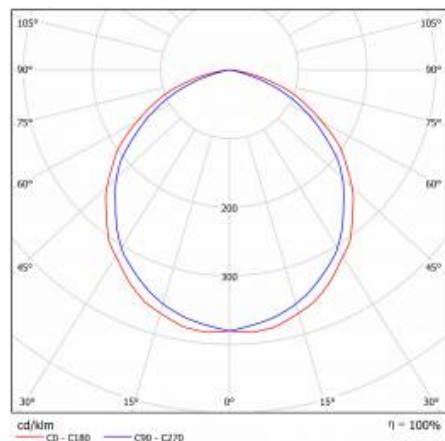

PORTAL LED BASIC HV 6W PC OPAL WHITE 4000K

DETAILED CARD

TECHNICAL PARAMETERS TABLE

Light source:	LED module	Material of the body:	PP
Nominal power [W]:	6	Colour of the body:	white
Rated power of the luminaire [W]:	6	Dimensions (H/W/T/S) [mm]:	280/185/55
Supply voltage [V]:	220-240	Impact resistance:	IK08
Frequency [Hz]:	50 - 60	Ingress protection:	IP54
Luminous flux [lm]:	440	Mounting version:	surface
Luminous efficacy [lm/W]:	73	Working temperature [°C]:	from -25 to +35
Energy efficiency class:	F	Net weight of the luminaire [kg]:	0.520
Electrical protection class:	I	Warranty [years]:	3
Colour temperature [K]:	4000	CE certificate:	404/2023
Colour rendering index:	>80	Index:	199660/HV
SDCM:	≤ 4	EAN:	5905963199660
Power factor:	0.53	Category type:	bulkheads
LED lifespan L70B50 [h]:	50000	Luminaire rated power P_{min} [W]:	6
Beam angle [°]:	120	ETIM class:	EC002892
Diffuser material:	PC	Photobiological safety:	Risk Group 1 (no photobiological hazard under normal behavioral limitation)
Diffuser type:	OPAL	Manual:	Download PDF

LIGHT CURVES

Card creation date: 17 August 2021

The company reserves the right to make design changes or upgrades in the presented product. Product data sheet does not constitute an offer. * Parameter tolerance is +/- 10%

This product is a subject to electric and electronic waste equipment regulations (WEEE).

Certificate CE - Nr: 404/2023

Lena Lighting S.A.
ul. Kórnicka 52, 63-000 Środa Wielkopolska
tel. +48 61 28 60 333 (Pn-Pt, 8-16), e-mail: hello@lenalighting.pl, www.lenalighting.pl