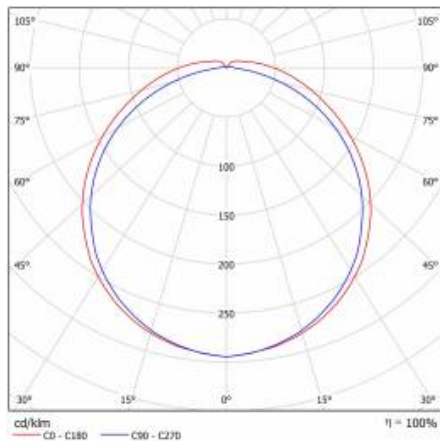

VECTOR 3 LED 601MM RCR 2750LM PRM MAT IP40 840 (24W)

DETAILED CARD

TECHNICAL PARAMETERS TABLE

Light source:	LED module	Impact resistance:	IK07
Nominal power [W]:	24	Ingress protection:	IP40
Rated power of the luminaire [W]:	25.20	Mounting version:	surface
Luminous flux [lm]:	2750	Working temperature [°C]:	from -20 to +35
Luminous efficacy [lm/W]:	115	Net weight [kg]:	0.950
Energy efficiency class:	E	Warranty [years]:	5
Electrical protection class:	I	Index:	661396
Colour temperature [K]:	4000	EAN:	5905963661396
Colour rendering index:	>80	Category type:	battens
SDCM:	≤ 3	Photobiological safety:	Risk Group 1 (no photobiological hazard under normal behavioral limitation)
Power factor:	0.95	Motion sensor:	yes
Diffuser material:	PC	CE certificate:	310/2023
Diffuser type:	PRM MAT	LED lifespan L70B50 [h]:	116000
Material of the body:	powder coated steel	LED lifespan L80B20 [h]:	72000
Colour of the body:	white	LED lifespan L90B10 [h]:	35000
Dimensions (H/W/T/S) [mm]:	601/61/125	Warranty [years]:	5
Mounting dimensions [mm]:	520	Manual:	Download PDF

LIGHT CURVES

Card creation date: 09 February 2020

The company reserves the right to make design changes or upgrades in the presented product. Product data sheet does not constitute an offer. * Parameter tolerance is +/- 10%

This product is a subject to electric and electronic waste equipment regulations (WEEE).

Certificate CE - Nr: 310/2023

Lena Lighting S.A.
ul. Kórnicka 52, 63-000 Środa Wielkopolska
tel. +48 61 28 60 333 (Pn-Pt, 8-16), e-mail: hello@lenalighting.pl, www.lenalighting.pl