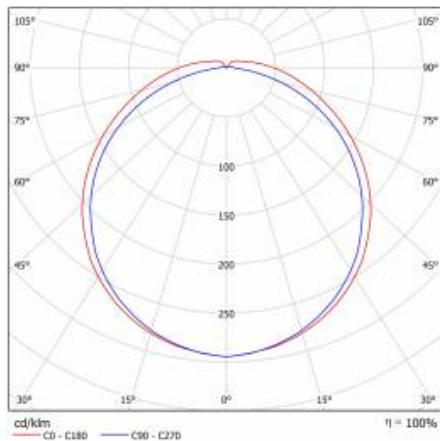

VECTOR 3 LED 601MM RCR 2600LM PRM MAT IP40 830 (24W)

DETAILED CARD

TECHNICAL PARAMETERS TABLE

Light source:	LED module	Impact resistance:	IK07
Nominal power [W]:	24	Ingress protection:	IP40
Rated power of the luminaire [W]:	25.60	Mounting version:	surface
Luminous flux [lm]:	2600	Working temperature [°C]:	from -20 to +35
Luminous efficacy [lm/W]:	106	Net weight [kg]:	0.950
Energy efficiency class:	E	Warranty [years]:	5
Electrical protection class:	I	Index:	661402
Colour temperature [K]:	3000	EAN:	5905963661402
Colour rendering index:	>80	Category type:	battens
SDCM:	≤ 3	Photobiological safety:	Risk Group 1 (no photobiological hazard under normal behavioral limitation)
Power factor:	0.95	Motion sensor:	yes
Diffuser material:	PC	CE certificate:	310/2023
Diffuser type:	PRM MAT	LED lifespan L70B50 [h]:	116000
Material of the body:	powder coated steel	LED lifespan L80B20 [h]:	72000
Colour of the body:	white	LED lifespan L90B10 [h]:	35000
Dimensions (H/W/T/S) [mm]:	601/61/125	Warranty [years]:	5
Mounting dimensions [mm]:	520	Manual:	Download PDF

LIGHT CURVES

Card creation date: 05 February 2020

The company reserves the right to make design changes or upgrades in the presented product. Product data sheet does not constitute an offer. * Parameter tolerance is +/- 10%

This product is a subject to electric and electronic waste equipment regulations (WEEE).

Certificate CE - Nr: 310/2023

Lena Lighting S.A.
ul. Kórnicka 52, 63-000 Środa Wielkopolska
tel. +48 61 28 60 333 (Pn-Pt, 8-16), e-mail: hello@lenalighting.pl, www.lenalighting.pl