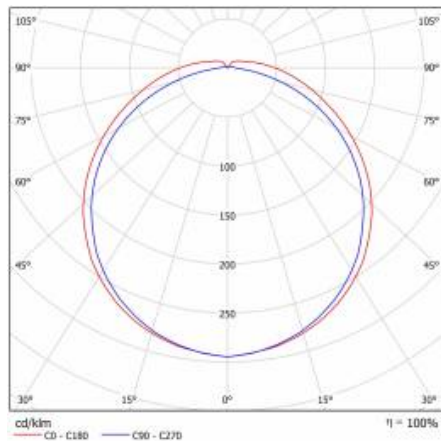

VECTOR 3 LED 1161MM RCR 5300LM PRM MAT IP40 830 (48W)

DETAILED CARD

TECHNICAL PARAMETERS TABLE

Light source:	LED module	Impact resistance:	IK07
Nominal power [W]:	48	Ingress protection:	IP40
Rated power of the luminaire [W]:	52.40	Mounting version:	surface
Luminous flux [lm]:	5300	Working temperature [°C]:	from -20 to +35
Luminous efficacy [lm/W]:	102	Net weight of the luminaire [kg]:	1.750
Energy efficiency class:	E	Warranty [years]:	5
Electrical protection class:	I	Index:	661440
Colour temperature [K]:	3000	EAN:	5905963661440
Colour rendering index:	>80	Category type:	battens
SDCM:	≤ 3	Photobiological safety:	Risk Group 1 (no photobiological hazard under normal behavioral limitation)
Power factor:	0.96	Motion sensor:	yes
Diffuser material:	PC	CE certificate:	27/2020
Diffuser type:	PRM MAT	LED lifespan L70B50 [h]:	116000
Material of the body:	powder coated steel	LED lifespan L80B20 [h]:	72000
Colour of the body:	white	LED lifespan L90B10 [h]:	35000
Dimensions (H/W/T/S) [mm]:	1161/61/125	Warranty [years]:	5
Mounting dimensions [mm]:	1060	Manual:	Download PDF

LIGHT CURVES

Card creation date: 05 February 2020

The company reserves the right to make design changes or upgrades in the presented product. Product data sheet does not constitute an offer. * Parameter tolerance is +/- 10%

This product is a subject to electric and electronic waste equipment regulations (WEEE).

Certificate CE - Nr: 27/2020

Lena Lighting S.A.
ul. Kórnicka 52, 63-000 Środa Wielkopolska
tel. +48 61 28 60 333 (Pn-Pt, 8-16), e-mail: hello@lenalighting.pl, www.lenalighting.pl