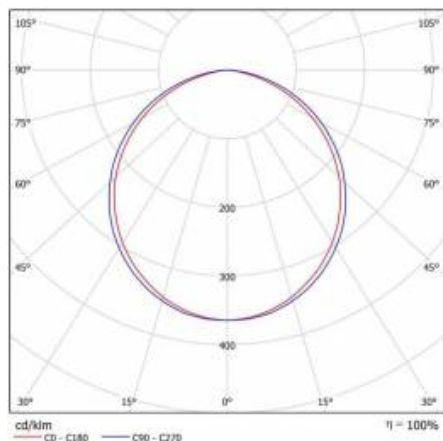

MADERA II LED IP44 36W PLX 3000K (620X620X65MM)

DETAILED CARD

TECHNICAL PARAMETERS TABLE

Index:	472404/PA	Material of the body:	powder coated steel
Light source:	LED module	Colour of the body:	grey
Nominal power [W]:	36	Dimensions (H/W/T/S) [mm]:	620/620/65
Rated power of the luminaire [W]:	37	Mounting dimensions [mm]:	516/516
Supply voltage [V]:	220-240	Impact resistance:	IK07
Frequency [Hz]:	50 - 60	Ingress protection:	IP44
Luminous flux [lm]:	3150	Mounting version:	surface
Luminous efficacy [lm/W]:	85	Working temperature [°C]:	from -20 to +35
Energy efficiency class:	F	Net weight [kg]:	6.100
Electrical protection class:	I	Warranty [years]:	5
Colour temperature [K]:	3000	CE certificate:	24/2018
Color rendering index (Ra) >:	80	EAN:	5905963472404/PA
SDCM:	3	Category type:	troffers
Power factor:	0.94	Luminaire rated power P_{min} [W]:	36
LED lifespan L70B50 [h]:	95000	ETIM class:	EC002892
Diffuser material:	PMMA	Photobiological safety:	Risk Group 1 (no photobiological hazard under normal behavioral limitation)
Diffuser type:	OPAL	Manual:	Download PDF

LIGHT CURVES