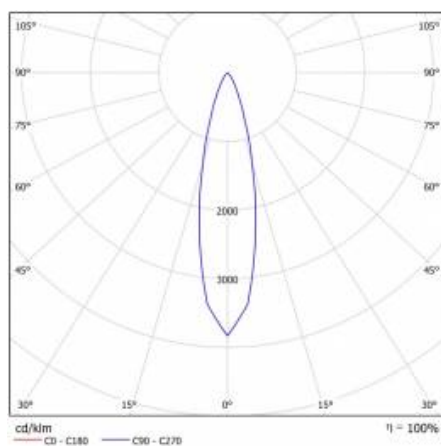

LUNGO 825 LM 24 ST FI60 H250 I KL IP20 SUSPENDED ALUMINIUM 830 (10W)

DETAILED CARD

TECHNICAL PARAMETERS TABLE

Light source:	COB LED	Optics material:	PMMA
Nominal power [W]:	10	Optics:	lens
Supply voltage [V]:	220-240	Material of the body:	aluminium
Frequency [Hz]:	50 - 60	Colour of the body:	aluminium
Luminous flux [lm]:	825	Dimensions (H/W/T/S) [mm]:	60/250/1500
Luminous efficacy [lm/W]:	82	Ingress protection:	IP20
Energy efficiency class:	F	Mounting version:	suspended
Electrical protection class:	I	Working temperature [°C]:	from -20 to +35
Colour temperature [K]:	3000	Net weight [kg]:	0.500
Colour rendering index:	>80	CE certificate:	229/2023
SDCM:	≤ 3	Index:	645679
Power factor:	0.99	EAN:	5905963637155
LED lifespan L70B50 [h]:	40000	Category type:	downlights
Beam angle [°]:	24	Warranty [years]:	2
Diffuser material:	PMMA	Manual:	Download PDF
Diffuser type:	PRM		

LIGHT CURVES

Card creation date: 15 April 2022

The company reserves the right to make design changes or upgrades in the presented product. Product data sheet does not constitute an offer. * Parameter tolerance is +/- 10%

This product is a subject to electric and electronic waste equipment regulations (WEEE).

Certificate CE - Nr: 229/2023

Lena Lighting S.A.
ul. Kórnicka 52, 63-000 Środa Wielkopolska
tel. +48 61 28 60 333 (Pn-Pt, 8-16), e-mail: hello@lenalighting.pl, www.lenalighting.pl