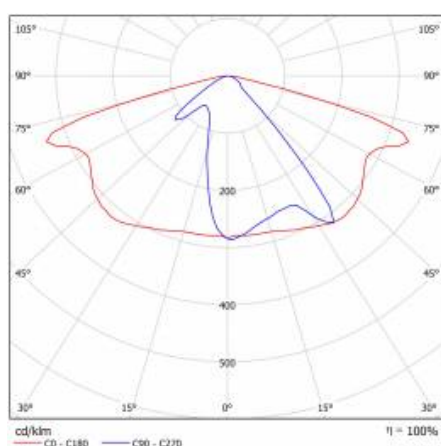

DETAILED CARD

TECHNICAL PARAMETERS TABLE

Index:	663079	Mounting version:	Top, on pole / Side, on boom
EAN:	5905963663079	Working temperature [°C]:	from -20 to +35
Light source:	LED module	Beam angle adjustment [°]:	-5 to +15 (peak); -15 to +5 (side)
Rated power of the luminaire [W]:	53	Lateral surface (SCx) [m2]:	0.018
Supply voltage [V]:	220 - 240	Wire type:	H07RN-F
Frequency [Hz]:	50 - 60	Cable length [m]:	0.70
Luminous flux [lm]:	7300	Protection type:	10kV
Luminous efficacy [lm/W]:	138	Number on the palette [pcs]:	62
Energy efficiency class:	C	Net weight [kg]:	1.900
Electrical protection class:	II	Category type:	street lighting
Colour temperature [K]:	5700	LED lifespan L80B20 [h]:	75000
Colour rendering index:	> 80	Light distribution type:	symetryczny/uliczny
SDCM:	≤ 5	ETIM class:	EC000062
Power factor:	0.97	Photobiological safety:	Risk Group 1 (no photobiological hazard under normal behavioral limitation)
Diffuser material:	PC	Surge protection [kV]:	10
Diffuser type:	matrix led	ULOR:	0%
Diffuser colour:	transparent	Optics:	AR1
Material of the body:	PP+FG	Control:	ON/OFF
Colour of the body:	gray	Optics material:	PC
Dimensions (H/W/T/S) [mm]:	640/233/113	Warranty [years]:	5
Mounting dimensions [mm]:	ø60	CE certificate:	102/2023
Impact resistance:	IK08	ENEC Certificate:	0324/ENEC/23
Ingress protection:	IP66	Manual:	Download PDF

LIGHT CURVES