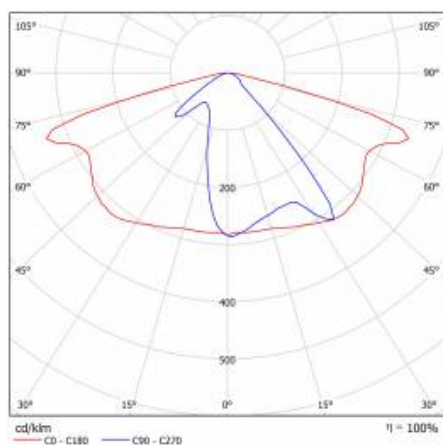

DETAILED CARD

TECHNICAL PARAMETERS TABLE

Index:	663079	Mounting version:	Top, on pole / Side, on boom
EAN:	5905963663079	Working temperature [°C]:	from -20 to +35
Light source:	LED module	Beam angle adjustment [°]:	-5 to +15 (peak); -15 to +5 (side)
Rated power of the luminaire [W]:	53	Lateral surface (SCx) [m2]:	0.018
Supply voltage [V]:	220 - 240	Wire type:	H07RN-F
Frequency [Hz]:	50 - 60	Cable length [m]:	0.70
Luminous flux [lm]:	7300	Protection type:	10kV
Luminous efficacy [lm/W]:	138	Number on the palette [pcs]:	62
Energy efficiency class:	C	Net weight [kg]:	1.900
Electrical protection class:	II	Category type:	street lighting
Colour temperature [K]:	5700	LED lifespan L80B20 [h]:	75000
Colour rendering index:	> 80	Light distribution type:	symetryczny/uliczny
SDCM:	≤ 5	ETIM class:	EC000062
Power factor:	0.97	Photobiological safety:	Risk Group 1 (no photobiological hazard under normal behavioral limitation)
Diffuser material:	PC	Surge protection [kV]:	10
Diffuser type:	matrix led	ULOR:	0%
Diffuser colour:	transparent	Optics:	AR1
Material of the body:	PP+FG	Control:	ON/OFF
Colour of the body:	gray	Optics material:	PC
Dimensions (H/W/T/S) [mm]:	640/233/113	Warranty [years]:	5
Mounting dimensions [mm]:	ø60	CE certificate:	102/2023
Impact resistance:	IK08	ENEC Certificate:	0324/ENEC/23
Ingress protection:	IP66	Manual:	Download PDF

LIGHT CURVES