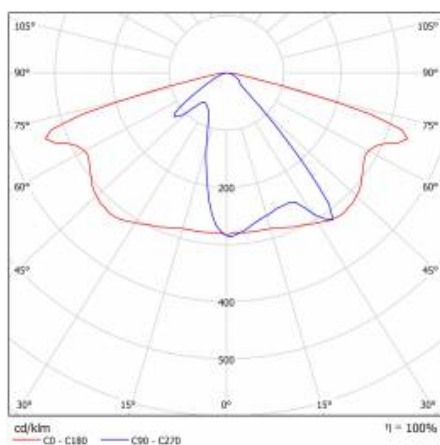

DETAILED CARD

TECHNICAL PARAMETERS TABLE

Index:	663062	Mounting version:	Top, on pole / Side, on boom
EAN:	5905963663062	Working temperature [°C]:	from -20 to +35
Light source:	LED module	Beam angle adjustment [°]:	-5 to +15 (peak); -15 to +5 (side)
Rated power of the luminaire [W]:	37	Lateral surface (SCx) [m2]:	0.018
Supply voltage [V]:	220 - 240	Wire type:	H07RN-F
Frequency [Hz]:	50 - 60	Cable length [m]:	0.70
Luminous flux [lm]:	5600	Protection type:	10kV
Luminous efficacy [lm/W]:	151	Number on the palette [pcs]:	62
Energy efficiency class:	C	Net weight [kg]:	1.900
Electrical protection class:	II	Category type:	street lighting
Colour temperature [K]:	5700	LED lifespan L80B20 [h]:	75000
Colour rendering index:	> 80	Light distribution type:	symetryczny/uliczny
SDCM:	≤ 5	ETIM class:	EC000062
Power factor:	0.96	Photobiological safety:	Risk Group 1 (no photobiological hazard under normal behavioral limitation)
Diffuser material:	PC	Surge protection [kV]:	10
Diffuser type:	matrix led	ULOR:	0%
Diffuser colour:	transparent	Optics:	AR1
Material of the body:	PP+FG	Control:	ON/OFF
Colour of the body:	gray	Optics material:	PC
Dimensions (H/W/T/S) [mm]:	640/233/113	Warranty [years]:	5
Mounting dimensions [mm]:	ø60	CE certificate:	102/2023
Impact resistance:	IK08	ENEC Certificate:	0324/ENEC/23
Ingress protection:	IP66	Manual:	Download PDF

LIGHT CURVES