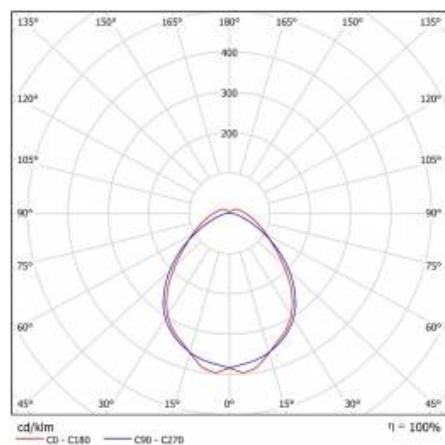

SPECTO LED EVO 1500MM 3850LM PRM IP40 830 (36W)

DETAILED CARD

TECHNICAL PARAMETERS TABLE

Light source:	LED module	Dimensions (H/W/T/S) [mm]:	1500/45/84
Nominal power [W]:	36	Mounting dimensions [mm]:	1295
Rated power of the luminaire [W]:	39	Impact resistance:	IK02
Supply voltage [V]:	220-240	Ingress protection:	IP40
Frequency [Hz]:	50 - 60	Mounting version:	surface
Luminous flux [lm]:	3850	Working temperature [°C]:	from -17 to +35
Luminous efficacy [lm/W]:	98	Net weight [kg]:	1.600
Energy efficiency class:	E	Warranty [years]:	5
Electrical protection class:	I	CE certificate:	337/2023
Colour temperature [K]:	3000	Index:	636547
Colour rendering index:	>80	EAN:	5905963636547
SDCM:	≤ 3	Category type:	battens
LED lifespan L70B50 [h]:	50000	ETIM class:	EC000109
Diffuser material:	PMMA	Photobiological safety:	Risk Group 1 (no photobiological hazard under normal behavioral limitation)
Diffuser type:	PRM	Warranty [years]:	5
Material of the body:	steel	Manual:	Download PDF
Colour of the body:	white		

LIGHT CURVES

Card creation date: 28 May 2020

The company reserves the right to make design changes or upgrades in the presented product. Product data sheet does not constitute an offer. * Parameter tolerance is +/- 10%

This product is a subject to electric and electronic waste equipment regulations (WEEE).

Certificate CE - Nr: 337/2023

Lena Lighting S.A.
ul. Kórnicka 52, 63-000 Środa Wielkopolska
tel. +48 61 28 60 333 (Pn-Pt, 8-16), e-mail: hello@lenalighting.pl, www.lenalighting.pl