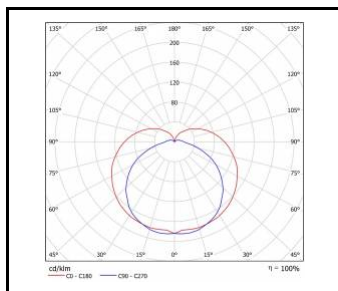

SPECTO LED EVO 1500MM 3450LM PRM MAT IP40 840 (36W)

DETAILED CARD

TECHNICAL PARAMETERS TABLE

Light source:	LED module	Colour of the body:	white
Nominal power [W]:	36	Dimensions (H/W/T/S) [mm]:	1500/45/84
Rated power of the luminaire [W]:	39	Mounting dimensions [mm]:	1295
Supply voltage [V]:	220-240	Impact resistance:	IK02
Frequency [Hz]:	50 - 60	Ingress protection:	IP40
Luminous flux [lm]:	3450	Mounting version:	surface
Luminous efficacy [lm/W]:	88	Working temperature [°C]:	from -17 to +35
Energy efficiency class:	F	Net weight of the luminaire [kg]:	1.600
Electrical protection class:	I	CE certificate:	79/2017
Colour temperature [K]:	4000	Index:	636479
Colour rendering index:	>80	EAN:	5905963636479
SDCM:	≤ 3	Category type:	battens
LED lifespan L70B50 [h]:	50000	ETIM class:	EC000109
Diffuser material:	PMMA	Photobiological safety:	Risk Group 1 (no photobiological hazard under normal behavioral limitation)
Diffuser type:	PRM MAT	Warranty [years]:	5
Material of the body:	steel	Manual:	Download PDF

TECHNICAL PICTURES

Card creation date: 28 maj 2020

The company reserves the right to make design changes or upgrades in the presented product. Product data sheet does not constitute an offer.

This product is a subject to electric and electronic waste equipment regulations (WEEE).

Certyfikat CE - Nr: 79/2017

Lena Lighting S.A.
ul. Kórnicka 52, 63-000 Środa Wielkopolska
tel. 532-518-393 (Pn-Pt, 8-16), e-mail: kontakt@lenalighting.pl, www.lenalighting.pl