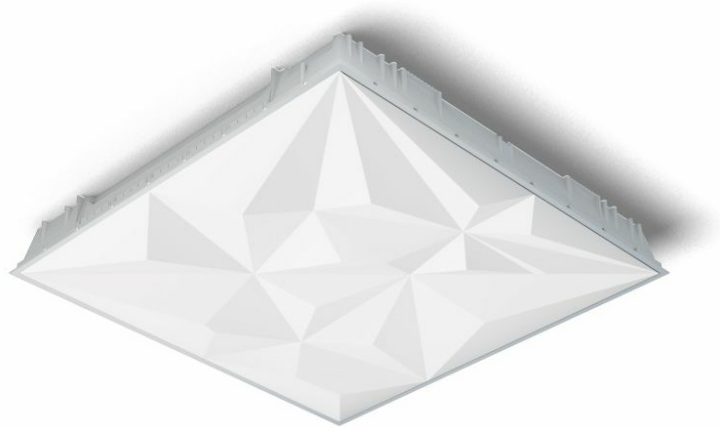

TRIPACT LED P 4050LM PMMA DALI I KL. IP40/ IP20

595X595 840 (42W)

DETAILED CARD

TECHNICAL PARAMETERS

Index:	658198
Ingress protection:	IP40/20
Nominal power [W]:	42
Luminous flux [lm]*:	4050
Colour rendering index:	>80
SDCM:	≤ 3
Energy efficiency class:	E
Material of the body:	ABS
Diffuser material:	PMMA
Diffuser type:	OPAL

CHARACTERISTICS

TRIPACT LED is a combination of proven LED solutions with remarkable DESIGN. Luminaire designed for installation in modular ceilings or surface mounting. Equipped with energy-saving LED GO! panels and an evenly highlighted opal diffuser. Made of plastic. Assembly or electrical connection does not require removing the diffuser.

APPLICATION

This luminaire is designed for indoor use in offices or general utility rooms. It can be used as the main light source and it is particularly well-suited to be used as a light source for workplaces that require eyesight focus.