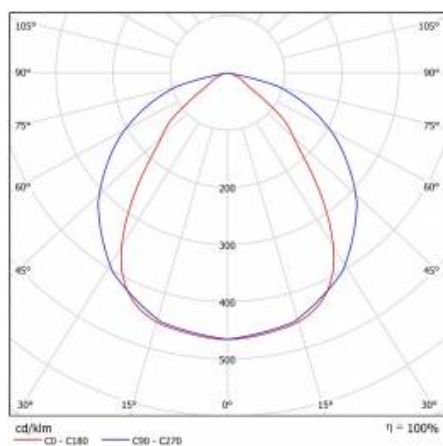

VIGO M LED 100W 5000K

DETAILED CARD

TECHNICAL PARAMETERS TABLE

Light source:	LED module	Dimensions (H/W/T/S) [mm]:	414/235/57
Nominal power [W]:	100	Mounting dimensions [mm]:	394
Rated power of the luminaire [W]:	100	Impact resistance:	IK10
Supply voltage [V]:	220-240	Ingress protection:	IP65
Frequency [Hz]:	50 - 60	Mounting version:	side, top
Luminous flux [lm]:	9350	Working temperature [°C]:	from -17 to +35
Luminous efficacy [lm/W]:	94	Net weight of the luminaire [kg]:	3.200
Energy efficiency class:	F	CE certificate:	100/2019
Electrical protection class:	I	Index:	396182
Colour temperature [K]:	5000	EAN:	5,90596E+12
Colour rendering index:	>80	Category type:	floodlights
LED lifespan L70B50 [h]:	50000	ETIM class:	EC001744
Diffuser material:	PMMA	Photobiological safety:	Risk Group 1 (no photobiological hazard under normal behavioral limitation)
Diffuser type:	PRM	Warranty [years]:	2
Optics material:	PMMA	Manual:	Download PDF
Material of the body:	aluminium		

LIGHT CURVES

Card creation date: 06 grudzień 2018

The company reserves the right to make design changes or upgrades in the presented product. Product data sheet does not constitute an offer.

This product is a subject to electric and electronic waste equipment regulations (WEEE).

Certyfikat CE - Nr:100/2019

Lena Lighting S.A.
ul. Kórnicka 52, 63-000 Środa Wielkopolska
tel. 532-518-393 (Pn-Pt, 8-16), e-mail: kontakt@lenalighting.pl, www.lenalighting.pl