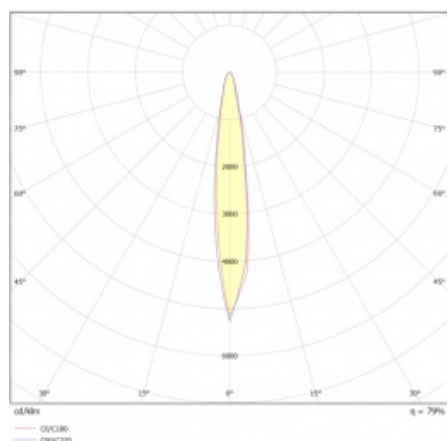

ILUMI SPOT XS 580LM 840 IP67 I CL. 10° BLACK ALU 5W

DETAILED CARD

TECHNICAL PARAMETERS TABLE

Index:	377198	Ring colour:	black
EAN:	5905963377198	Dimensions (H/W/T/S) [mm]:	fi76
Light source:	COB LED	Impact resistance:	IK10
Rated power of the luminaire [W]:	5	Ingress protection:	IP67
Supply voltage [V]:	220 - 240	Working temperature [°C]:	from -20 to +55
Frequency [Hz]:	50 - 60	Control:	ON/OFF
Luminous flux [lm]:	580	Wire type:	H07RN-F 3G4
Electrical protection class:	I	Cable length [m]:	0.50
Colour temperature [K]:	4000	Category type:	accent lighting
Colour rendering index:	80	LED lifespan L90B10 [h]:	60000
Beam angle [°]:	10	Warranty [years]:	5
Material of the body:	aluminium	CE certificate:	79/2024
Colour of the body:	black	Manual:	Download PDF
Ring material:	aluminium		

LIGHT CURVES

Card creation date: 05 September 2024

The company reserves the right to make design changes or upgrades in the presented product. Product data sheet does not constitute an offer. * Parameter tolerance is +/- 10%

This product is a subject to electric and electronic waste equipment regulations (WEEE).

Certificate CE - Nr: 79/2024

Lena Lighting S.A.
ul. Kórnicka 52, 63-000 Środa Wielkopolska
tel. +48 61 28 60 333 (Pn-Pt, 8-16), e-mail: hello@lenalighting.pl, www.lenalighting.pl