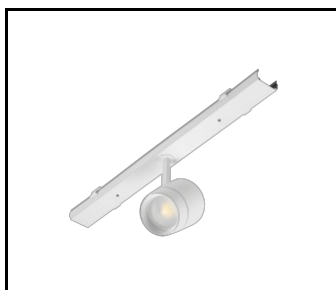

LINEA S LED - Aufhängung  
1.5m (981173)

LINEA S LED - Deckenhalter (980954)

LINEA S LED -  
Kettenaufhängung (981425)

LINEA S LED - Einspeisung  
7P (980978)

LINEA S LED 588mm AW DOT CS 2W  
1h NM AT (981227)

LINEA S LED 588mm AW DOT CSC  
2W 1h NM AT (981234)

LINEA S LED 588mm AW DOT CSO  
2W 1h NM AT (981241)

LINEA S LED 588mm - 1xEXPO  
ADJUST 2050lm zoom 22-55st. WEISS  
840 20W (981265)

LINEA S LED 588mm - 1xEXPO  
ADJUST 2050lm DALI zoom 22-55st.  
WEISS 840 20W (981272)