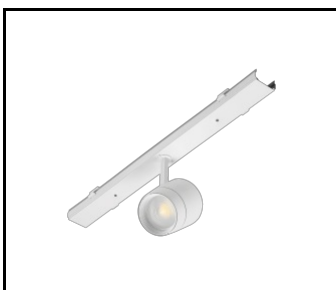

LINEA S LED - Einspeisung
7P (980978)

LINEA S LED 588mm - 1xEXPO
ADJUST 2050lm zoom 22-55st. WEISS
840 20W (981265)