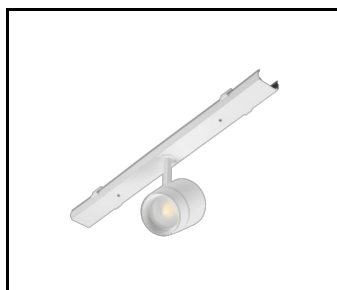

## DETAILLIERTE PRODUKTKARTE

LINEA S LED - Metallabdeckung  
1764mm (980039)

LINEA S LED - Endkappe IP40  
steckbar (980060)

LINEA S LED - Einspeisung  
5P (980084)

LINEA S LED - PVC Abdeckung  
1176mm (980930)

LINEA S LED - PVC Abdeckung  
1764mm (981159)

LINEA S LED - Einspeisung 11P (981388)

LINEA S LED - Metallabdeckung  
1176mm (980947)

LINEA S LED - Metallabdeckung  
588mm (980985)

LINEA S LED - PVC-Gitter  
588mm (980992)

LINEA S LED - Aufhängung  
1.5m (981173)

LINEA S LED - Deckenhalter (980954)

LINEA S LED -  
Kettenaufhängung (981425)

LINEA S LED - Einspeisung  
7P (980978)

LINEA S LED 588mm AW DOT CS 2W  
1h NM AT (981227)