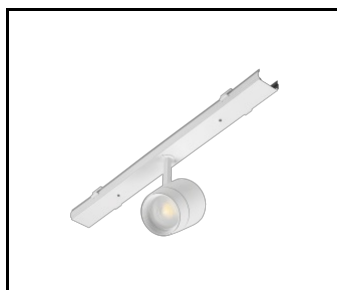

LINEA S LED - Aufhängung  
1.5m (981173)

LINEA S LED - Deckenhalter (980954)

LINEA S LED -  
Kettenaufhängung (981425)

LINEA S LED - Einspeisung  
7P (980978)

LINEA S LED 588mm AW DOT CS 2W  
1h NM AT (981227)

LINEA S LED 588mm AW DOT CSC  
2W 1h NM AT (981234)

LINEA S LED 588mm AW DOT CSO  
2W 1h NM AT (981241)

LINEA S LED 588mm - 1xEXPO  
ADJUST 2050lm zoom 22-55st. WEISS  
840 20W (981265)

LINEA S LED 588mm - 1xEXPO  
ADJUST 2050lm DALI zoom 22-55st.  
WEISS 840 20W (981272)